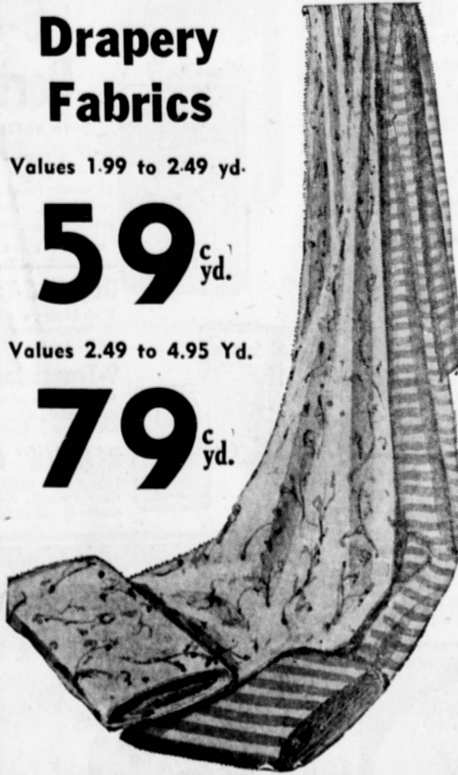

FABRICS

Select from hundreds of gorgeous fabrics at prices far below what you would normally expect to pay. Beautiful cottons, nubs, boucles, and antique satins. Fabrics that normally sell from 2.49 to 4.99 a yard at savings up to 70%. It's hard to believe, but seeing is believing.

Drapery Fabrics

Values 1.99 to 2.49 yd.

59¢ yd.

Values 2.49 to 4.95 Yd.

79¢ yd.