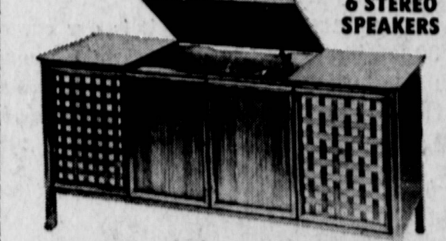

DELUXE STEREO CONSOLE AM-FM/FM STEREO RADIO 6 STEREO SPEAKERS

Danish modern cabinet. 4 speed automatic changer. Stereo balance control. Six speakers. And many other outstanding features

258⁸⁸

LOW SALE PRICE

WORLD SERIES LISTENING SPECIALS!

DODGERS TRANSISTOR RADIO

WITH PERMANENT (KFI) SWITCH STATION Priced to sell out! A must for the coming World Series. Limited quantities.

2⁹⁸