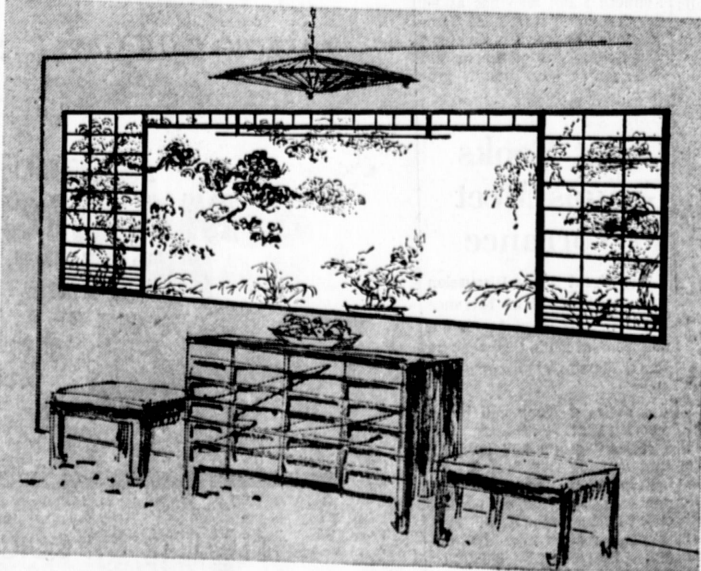

Beautiful New "Easy Apply" Wall Mural Scenes

At Fantastic Savings!

These Murals Sell At All Leading Stores For $29.50 And $39.50 ...

Our wallpaper buyer bought out the entire stock of canvass wall murals from the E. C. Bondy Co. of L.A. at a fraction of the original cost and as is our policy we now offer these savings to you. Beautiful hand printed murals on scrubable canvass, in a variety of designs including the famous "Lotus Pond," "Little French Town," "South Pacific" and many others.

While They Last

$7.77