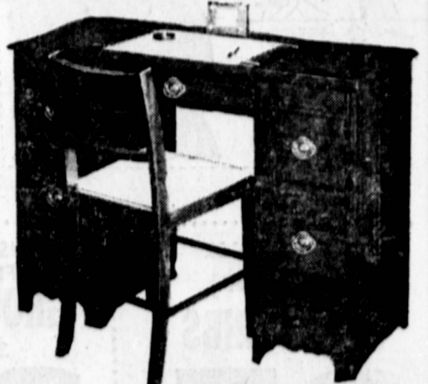

7-PIECE DESK SET

$38⁸⁸

PAY JUST 50c A WEEK

CORNER OF... SARTORI and EL PRADO DOWNTOWN TORRANCE FA 8-1252

McMahan's FURNITURE STORES