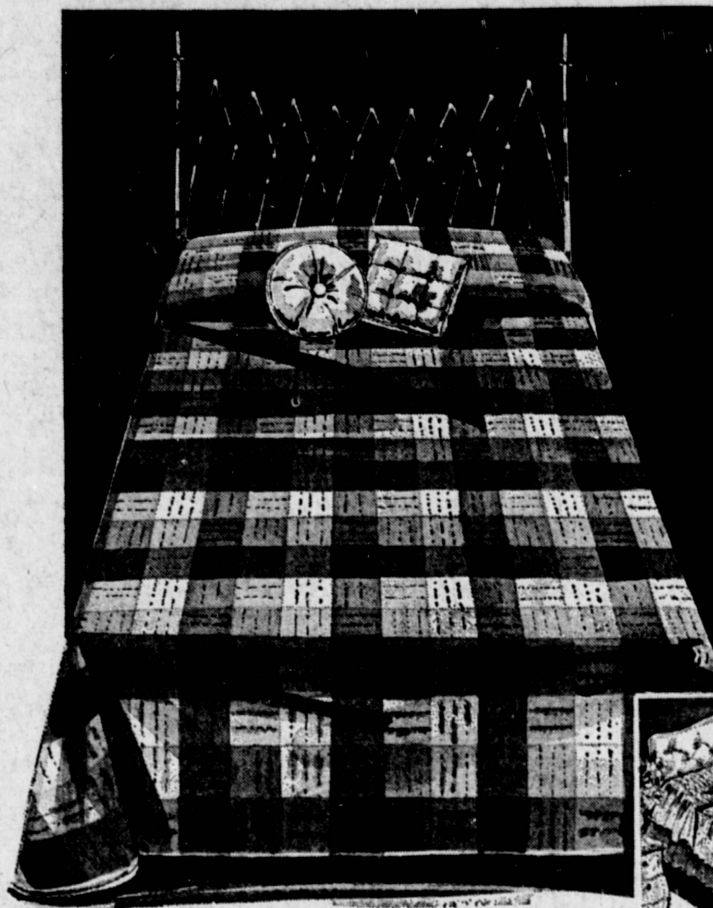

MAY CO AUGUST WHITES SALE

Save on Martex towels & bath rugs

"Criterion" . . . deep packed cotton loops, extra soft, extra absorbent in rich solid colors: pink, antique gold, lemon, mint green, crimson, indigo, blue, persimmon blue mist or white.

- reg. 1.98 25x48 bath towel **1.69**
- reg. 1.29 16x28 hand towel . . . . . **.99c**
- reg. 49c 13x13 washcloth . . . . . **.39c**
- reg. 49c 11x18 guest towel . . . . . **.39c**
- reg. 6.98 42x70 bath sheet **4.99**
- reg. 3.49 20x34 bath mat **2.49**

"Marguerite" . . . stylized daisies in cheerful rows, a luxury towel of rich textured cotton terry. In pink, candlelight yellow, mint green or blue mist.

- reg. 2.25 24x44 bath towel **1.69**
- reg. 1.39 16x28 hand towel **1.19**
- reg. 65c 12x12 washcloth . . . . . **.55c**
- reg. 65c 11x18 guest towel . . . . . **.55c**

"First Romance" . . . finely woven cotton jacquard print in pink, mint, candlelight yellow, blue mist.

- reg. 3.25 24x48 bath towel **1.99**
- reg. 1.79 16x30 hand towel **1.59**
- reg. 69c 13x13 washcloth . . . . . **.59c**
- reg. 69c 11x18 guest towel . . . . . **.59c**
- reg. 4.98 20x34 bath mat **3.99**

"Luxor" . . . classic cotton terry deluxe, lavish in size and thickness . . . in lavish color. Pink, antique gold, lemon, mint green, butterscotch, shadow green, fawn, blue mist, platinum grey, white.

- reg. 3.98 27x50 bath towel **2.99**
- reg. .98 16x32 hand towel **1.79**
- reg. 79c 13x13 washcloth . . . . . **.69c**
- reg. 79c 11x18 guest towel . . . . . **.69c**
- reg. 4.98 22x36 bath mat **3.99**

"Promenade" . . . bath and area rugs, the fine quality cotton in colors to mix or match with Martex towels. Lilac blue, sepia beige, apricot gold, rose pink (not shown)

- reg. 6.98 21x36 rug **5.49**
- reg. 11.98 27x48 rug **9.99**
- reg. 2.98 lid cover **2.29**

Thick, absorbent, long wearing cotton terries made to our own rigid specifications.

may co. towels 30