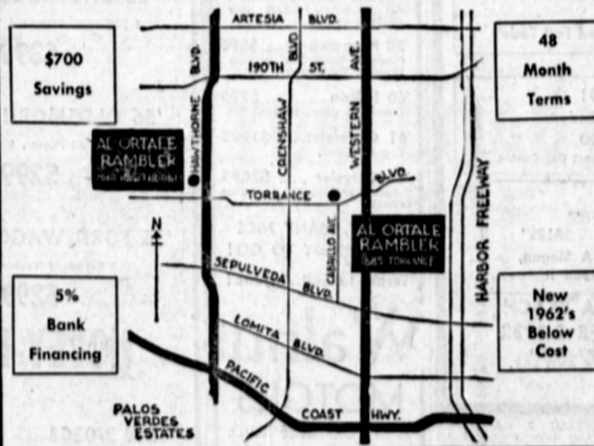

**LOOK
AT THE LO, LO
PRICES
ALL USED CARS
MUST GO
NOW!**
No Reasonable
Offer Refused
LO, LO DOWN
PAYMENTS
TOO!
BEFORE YOU
BUY ANY
USED CAR
SEE US!

- '61 TEMPEST Station Wagon $1695
- '60 FALCON Wagon $1295
- '60 PONTIAC Bonneville Hardtop Coupe $1995
- '60 JAGUAR $2695
- '58 THUNDERBIRD Hardtop $1795
- '61 MERCURY Hardtop Coupe $2195
- '60 PONTIAC Convertible $1795
- '57 DODGE Hardtop Coupe $795
- '61 CHEVROLET Impala Hardtop Coupe $2195
- '61 VOLKSWAGEN $1595

EVERY USED CAR CARRIES OUR FREE 12 MONTHS OR 12,000 MILE WARRANTY

20340 Hawthorne Blvd.

NEW CARS FR 1-3521 -- USED CARS FR 1-3525

Open Sundays

— YOUR TORRANCE NEW PONTIAC DEALER —

J. B. FINNEY PONTIAC - TEMPEST

'62 Pontiac Grand Prix
$3295

Radio, heater, power steering, power brakes. Premium white walls. Very low mileage. Black finish with aluminum hubs and drums.

'60 Buick Electra 4-Door
$1895

8141 SO. VERMONT AVE.
OPEN SUNDAY & WEEK DAYS

'58 Plymouth
BELVEDERE
2-DOOR SEDAN
Real Sharp
$595
HAWTHORNE
CHRYSLER
PLYMOUTH
120th and Hawthorne
HAWTHORNE
OR 8-4956

CLEAN CARS

'57 STUDEBAKER
Golden Hawk, Radio and heater, power steering, power brakes, W.W.'s. $995

'57 PLYMOUTH
2-Dr. Belvedere, Radio & heater, automatic shift, W.W.'s. $645

G and M
STUDEBAKER
15637
HAWTHORNE BLVD.
LAWDALE
OS 9-2238 SP 2-2234

SEE US FOR THE BEST 1963 Rambler Deal in California!

All Roads Lead to Al Ortale Rambler

$99 DOWN WITH APPROVED CREDIT

1963 "BRASS HAT" SPECIALS AT GREAT SAVINGS

"Brass Hat Special"
1963 Ambassador "900" Station Wagon.
Fully equipped with air condition.
SAVE $725⁰⁰
2-Year New Car Warranty

Al Ortale Rambler

1885 Torrance Blvd. Open 7 Days 'til 9 p.m. 20811 Hawthorne Blvd.
2 Blocks West of Western —IN TORRANCE— 1/2 Mile North of Torrance
FA 8-9222 Two Big Locations FR 1-1244

OLDSMOBILE EXECUTIVE CAR SALE

AT
RONALD E. MORAN, INC.

★ New Car Warranty — Up to 24,000 Miles or Balance of Two (2) Years

★ Low Mileage

★ **SAVE** Hundreds of $$$

DYNAMIC
HOLIDAY SEDAN

Serial 632C01203

$3726 A SAVING OF **$800**

DYNAMIC
HOLIDAY COUPE

Serial 631C01885

$3296 A SAVING OF **$683**

STARFIRE COUPE

Serial 636C02306

$4479 A SAVING OF **$950**

SPECIAL
BONUS!
BRAND NEW 1963
STARFIRE
CONVERTIBLES

Serial 636C02302
Serial 636C02323

$4732 A SAVING OF **$1048**

— ALL CARS LISTED SUBJECT TO PRIOR SALE OF CAR —

RONALD E. MORAN, Inc.

YOUR OLDSMOBILE-CADILLAC DEALER

900 Pacific Coast Highway

REDONDO BEACH

Open 7 Days a Week

FR 2-2181, SP 2-2811