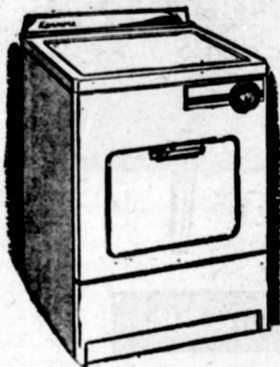

APPLIANCE CLEARANCE

Sears Famous Automatic Automatic Washer

SAVE $21.97
REGULAR $189.97

$168

NO MONEY DOWN on Sears Easy Payment Plan

- One Dial Setting washes, rinses, spin-dries and shuts itself off — all automatically
- Acrylic enameled cabinet resists rust, easy to clean
- Hot, warm and cold wash water temperature selections
- Built-in lint filter does not have to be removed to load or unload clothes . . . is easy to clean
- Big 12-lb. capacity means fewer loads, less work

Model 3440

Economical Dryers with 2 Settings

$99

No Money Down on Sears Easy Payment Plan

- Set "heat" for drying . . . "air" for fluffing
- Timer sets drying time

Model 2843

Torrance

No Money Down on Sears Easy Payment Plan