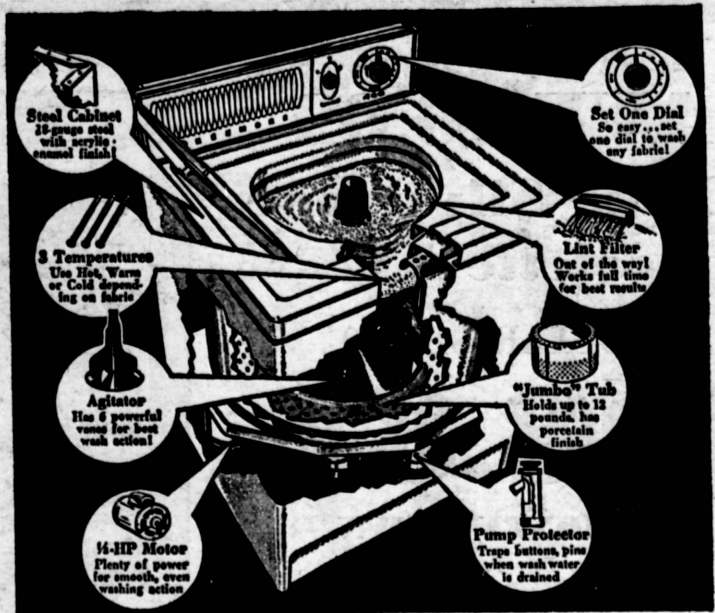

APPLIANCE CLEARANCE

Sears Famous Automatic Automatic Washer

SAVE $21.97
REGULAR $189.97

$168

NO MONEY DOWN on Sears Easy Payment Plan

- One Dial Setting washes, rinses, spin-dries and shuts itself off — all automatically
- Acrylic enameled cabinet resists rust, easy to clean
- Hot, warm and cold wash water temperature selections
- Built-in lint filter does not have to be removed to load or unload clothes . . . is easy to clean
- Big 12-lb. capacity means fewer loads, less work

Model 3440

Economical Dryers with 2 Settings

$99

No Money Down on Sears Easy Payment Plan

- Set "heat" for drying . . . "air" for fluffing
- Timer sets drying time

Model 2843

Torrance

No Money Down on Sears Easy Payment Plan