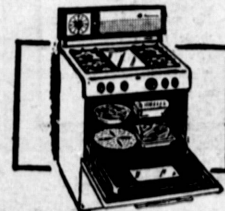

# 249<sup>88</sup>

No Money Down on Sears Easy Payment Plan

- Defrosts automatically
- 161-lb. True Freezer
- Jumbo 25-qt. crispener
- 12.6 cu. ft. net capacity

Model T14FS

### Unfinished Birch, Fir Cabinets

Fully assembled, ready to install wall and base cabinets in assorted sizes. Expert installation arranged by Sears. See these at Sears.

**20% OFF**  
Regular Low Prices

### Stainless Steel Built-in Sinks

REG. 43.95  
SAVE \$13.07 **29.88**

Easy-clean satin finish needs no scouring 33x21 in. Faucet, trim set . . . 13.50

### \$189.95 Kenmore 30-in. Gas Ranges

CUT \$30.07 **159.88**

25-in. oven with Visi-Bake "picture window". White, pink and yellow. Model 730-B

Model 748B