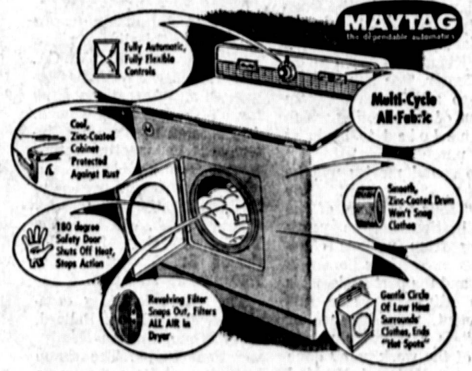

\$1.10 Value
Manufacturers 'Sample' Price!

61[¢]

HOOVER "CONSTELLATION" VACUUM

Hoovers tank type vacuum with 1 H.P. motor. Floats on air. Telescopic wand. Combination rug & floor tool.

Manufacturers 'Sample' Price!
\$59.50 VALUE

29⁸⁸

HOOVER "CONVERTIBLE" VACUUM

It beats as it sweeps as it cleans... And it uses disposable bags.

Manufacturers 'Sample' Price!
\$74.50 VALUE

46⁵⁰

MAYTAG 2 Cycle GAS DRYER

- "THE MOST DEPENDABLE AUTOMATIC"
- Automatic 3-minute cool off!
 - Fast drying at low temperatures!
 - Efficient design for low operating costs!
 - Wide installation flexibility!
 - Big capacity, full 26 1/2" drum!
 - 3 way venting!
 - 4" exhaust ducts!
 - Adjustable legs!

Manufacturers Sample Price

\$188

Model DG 101

EASY TERMS! 'Charge It!'
3 WAYS TO PAY

Leonards Revolving Charge Credit Card
BankAmericard
Easy Budget Terms
NO DOWN PAYMENT
Up to 36 Months To Pay

HOURS DAILY
11:30-9:30
SAT. & SUN.
10-6