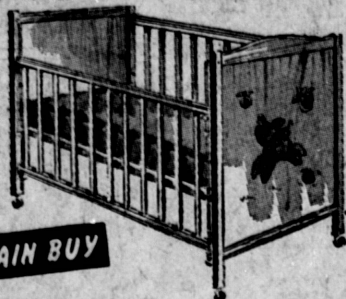

BARGAIN BUY

FULL SIZE CRIB AND MATTRESS

Special Purchase! 30x54" crib has drop side, plastic teething rail on 4 sides, link spring adjusts to 4 positions. Birch mist, white enamel. **27⁸⁸**