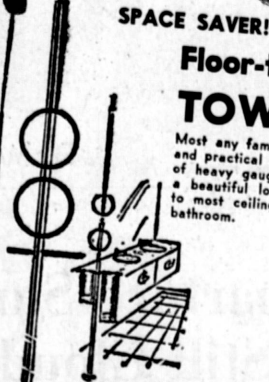

SPACE SAVER!

Floor-to-Ceiling TOWEL POLE

Most any family would appreciate a lovely and practical gift as this. Top quality made of heavy gauge seamless steel tubing with a beautiful long lasting finish. Fits snugly to most ceilings. It's a compliment to any bathroom.

6.95 Value

2⁹⁹

G-E SWIVEL Top Deluxe VACUUM CLEANER

Full horsepower, powerful motor for more efficient and deep penetrating cleaning. Complete with all attachments. Vacuum is fully guaranteed!

$49.95 Value

$32⁸⁸