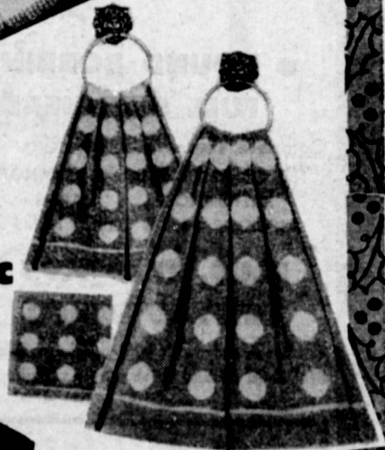

COIN DOT TOWELS

Woven coin dots to brighten any decorating scheme. Thick, velvety soft and in charming decorator shades.

1.39 VALUE BATH SIZE

87c

89c Value Hand size **54c**

39c Value Wash cloth **27c**