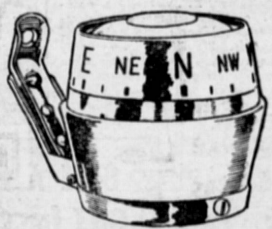

GUIDE RITE NO. 1050 AUTO COMPASS

5.50 VALUE

2⁴⁷

Modern design, will blend with all car interiors. Accurate! Designed and built by instrument craftsmen. Magnetic compensated. Easily installed with simple mounting bracket. No rubber cups or ball swivels needed. Great gift for all motorists or boat owners.