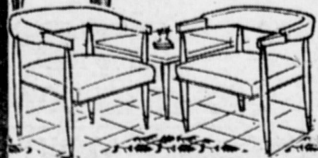

HUGE DISCOUNTS

CMA'S "LOW EVERYDAY" PRICES ARE THE SAVINGEST OF ALL!

HOLIDAY HIGHLIGHTS

DANISH MODERN CHAIR
2 for \$39

PAY HALF . . . SAVE HALF!

Buy two for the price of one. Beautiful modern pull-up chairs in solid walnut. Makes an outstanding gift.
 Scuffproof leather-like plastic seat and back. Solid walnut wood. 21" wide x 20" deep.

3-way RECLINING CHAIR
\$59⁸⁸
 Dad will love it. Cuddles the body in any position from upright . . . to sitting . . . to fully reclining. Restores energy in a few minutes . . . makes you feel like new. Red, Ivory, Russet Brn. or Moss Grn.
 Budget Terms

58⁸⁸
 Budget Terms

\$60 OFF EARLY AMERICAN COLONIAL 5 Pc. Maple Arm Living Room

Maple Arm Sofa Bed, chair, cocktail table, end table, table lamp. What Colonial beauty . . . what solid comfort . . . and what a low price. Textured tweed sofa opens to make a full size bed for two. Solid maple arms hand rubbed to a rich glowing finish.