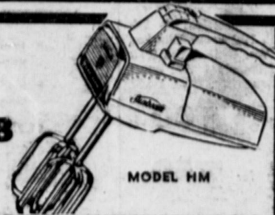

MODEL HM

HOUSEWARES DEPT.