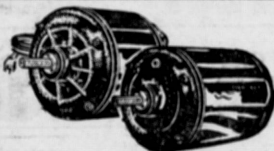

• FAMOUS BRANDS
• MANY OTHER BUYS
In Hardware Dept.

Sunbeam ELECTRIC HANDSAW

- Quality Sunbeam power shop tool with rip guide and tilt adjustment. It's 7 saws in one.

29.95 VALUE

MODEL H-29

19⁸⁸

1/4-HP MOTORS

- Reconditioned at the factory to be as good as new. Build up that workshop equipment now and save.

9.95 VALUE

5⁸⁸

EA.

SKIL

1/4" DRILL with CASE

- Full 2000 RPM drill with Jacobs chuck and key plus handy metal storage case.