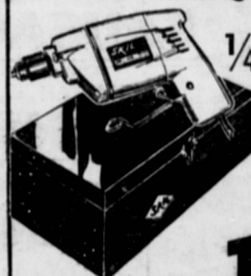

• FAMOUS BRANDS
• MANY OTHER BUYS
In Hardware Dept.

Sunbeam ELECTRIC HANDSAW

- Quality Sunbeam power shop tool with rip guide and tilt adjustment. It's 7 saws in one.

29.95 VALUE

MODEL H-29

19⁸⁸

1/4-HP MOTORS

- Reconditioned at the factory to be as good as new. Build up that workshop equipment now and save.

9.95 VALUE

5⁸⁸

EA.

SKIL

1/4" DRILL with CASE

- Full 2000 RPM drill with Jacobs chuck and key plus handy metal storage case.

19.95 VALUE

10⁸⁸

CMA

APPLIANCE GIFTS

• Sunbeam • General Electric
• Presto • Westinghouse
Many Others. Houseware Dept.

PORTABLE Hair Dryer

- Choice or drying heats, completely portable.

29.95 VALUE

- Easy filling water opening. Switches from steam to dry ironing.

12.95 VALUE

8⁹⁹