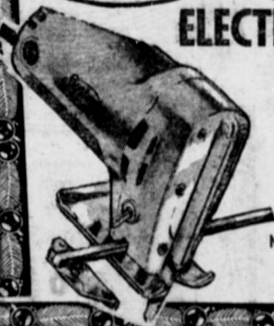

3⁹¹

STAPLER KIT by "ARROW"

- Just the thing for putting up holiday garlands, streamers. Complete with staples. Terrific!

5.95 VALUE

3⁸⁸

See Our Christmas Display!

CMA

POWER TOOL GIFTS

• FAMOUS BRANDS
• MANY OTHER BUYS
In Hardware Dept.

Sunbeam ELECTRIC HANDSAW

- Quality Sunbeam power shop tool with rip guide and tilt adjustment. It's 7 saws in one.

29.95 VALUE

MODEL H-29

19⁸⁸

1/4-HP MOTORS

- Reconditioned at the factory to be as good as new. Build up that workshop equipment now and save.

9.95 VALUE

5⁸⁸

EA.

SKIL

1/4" DRILL with CASE

- Full 2000 RPM drill with Jacobs chuck and key plus handy metal storage case.