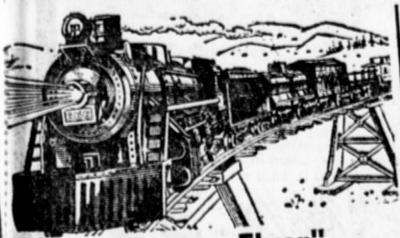

SALE

OPEN 7 DAYS
AND 7 NIGHTS
10-10 PM

HEY KIDS! COME SEE
**SANTA HERE
IN PERSON**
STARTING SAT., DEC. 1 'TIL CHRISTMAS
DAILY 12-8, SAT. and SUN. 10-6
**FREE!
CANDY**

**"Pioneer Flyer"
American Flyer Freight**

The color and romance of the legendary Casey Jones and his wild ride Erie RR-4 locomotive $18 Value
with remote control starting, stopping and reversing. Locomotive has "pull-mor" power for more climb, haul and speed. Automatic couplers. 116" of rail, transformer included.

987