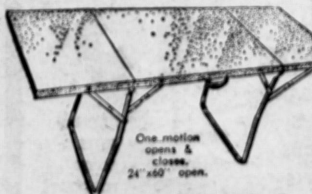

TOY DEPT.

VERSATILE FOLDING TABLE

• Satin smooth finish resists alcohol, acids and burns.

Ideal for extra Holiday Guests!
9.95 VALUE

5⁹⁰

HOUSEWARES

25 LIGHT OUTDOOR BULB SET

UL approved outdoor light set. Each light burns independently.