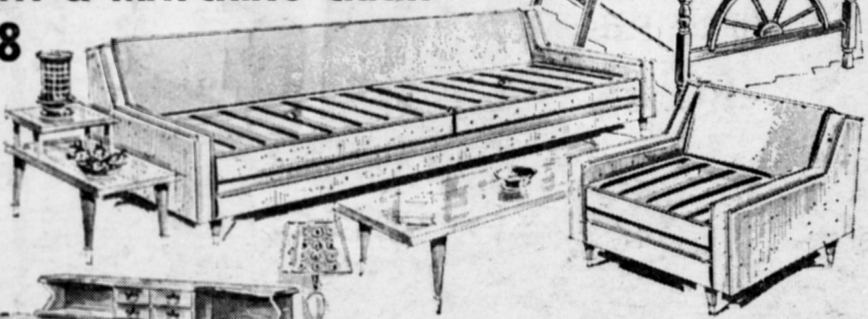

WRAP UP GIFT PROBLEMS EARLY! **SHOP NOW FOR CHRISTMAS**

$25 OFF! PLYHIDE FRIEZE 3-WAY RECLINING CHAIRS 49⁸⁸

TEXTURED RAYON 9x12' BROADLOOM RUGS WITH BUILT-IN FOAM RUBBER BACK 19⁸⁸

Includes gorgeous nubby textured rugs in the season's most wanted color! Built-in foam rubber 9x12 Rug Pad attached to the back.

$15 OFF! $30 OFF! WAGON WHEEL MAPLE Bookcase BUNK BEDS $59 Budget Terms

Newest Space Saver! Includes 2 Maple Wagon Wheel BOOKCASE BUNK BEDS, Guard Rail & Ladder! Strong & Safe!

$60 OFF! OVERSIZE 8 FOOT SOFA & MATCHING CHAIR 188⁸⁸

188⁸⁸

Use Our Layaway Plan For Christmas!

$50 OFF! EARLY AMERICAN ROCK MAPLE BEDROOM $148 $5.50 Month

An outstanding value! Rock maple 9 drawer triple dresser with headboard and separate compartments! Quality construction with dovetailed center guided drawers and SOLID BRONZE drawer pulls! Nite stands available.

MEN'S & LADIES' WALTHAM 17 JEWEL WATCHES 19⁹⁷

45.00 Value

Unsurpassed quality. Ladies' dainty dress watch or man's sports model. 17 jewel with lifetime mainspring, matching expansion bands. Choice of white or yellow gold finishes. Rugged man's watch is water resistant, anti-magnetic, dust and shockproof.

NEW 1963 RONSON C.F.L. "MARK II" SHAVERS 15⁸⁸

LOOK! ONLY WHITE CAN BRING YOU QUALITY AT SUCH LOW COST!

Automatic White Zig-Zag Dressmaster

SEWING MACHINE 68⁸⁸

1. Compare these features:
2. Buttonholes
   - Overcasts
   - Blind Hems
   - Darns & Monograms

WHITE SEWING MACHINES Since 1876

Layaway For Christmas Now!

plus FREE CONSOLE With This Purchase!

NO MONEY DOWN!