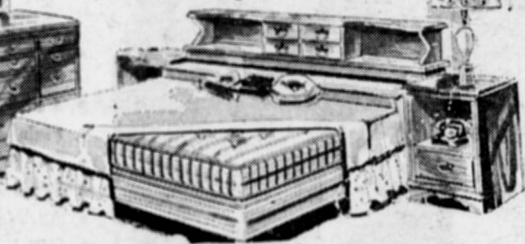

WRAP UP GIFT PROBLEMS EARLY! **SHOP NOW FOR CHRISTMAS**

$25 OFF! PLYHIDE FRIEZE 3-WAY RECLINING CHAIRS 49⁸⁸

TEXTURED RAYON 9x12' BROADLOOM RUGS WITH BUILT-IN FOAM RUBBER BACK 19⁸⁸

Includes gorgeous nubby textured rugs in the season's most wanted color! Built-in foam rubber 9x12 Rug Pad attached to the back.

$15 OFF! $30 OFF! WAGON WHEEL MAPLE Bookcase BUNK BEDS $59 Budget Terms

Newest Space Saver! Includes 2 Maple Wagon Wheel BOOKCASE BUNK BEDS, Guard Rail & Ladder! Strong & Safe!

$60 OFF! OVERSIZE 8 FOOT SOFA & MATCHING CHAIR 188⁸⁸

188⁸⁸

Use Our Layaway Plan For Christmas!

$50 OFF! EARLY AMERICAN ROCK MAPLE BEDROOM $148 $5.50 Month

An outstanding value! Rock maple 9 drawer triple dresser with headboard and separate compartments! Quality construction with dovetailed center guided drawers and SOLID BRONZE drawer pulls! Nite stands available.

MEN'S & LADIES' WALTHAM 17 JEWEL WATCHES 19⁹⁷

45.00 Value

Unsurpassed quality. Ladies' dainty dress watch or man's sports model. 17 jewel with lifetime mainspring, matching expansion bands. Choice of white or yellow gold finishes. Rugged man's watch is water resistant, anti-magnetic, dust and shockproof.

NEW 1963 RONSON C.F.L. "MARK II" SHAVERS 15⁸⁸

LOOK! ONLY WHITE CAN BRING YOU QUALITY AT SUCH LOW COST!

Automatic White Zig-Zag Dressmaster

SEWING MACHINE 68⁸⁸

1. Compare these features:
2. Buttonholes
   - Overcasts
   - Blind Hems
   - Darns & Monograms

WHITE SEWING MACHINES Since 1876

Layaway For Christmas Now!

plus FREE CONSOLE With This Purchase!

NO MONEY DOWN!