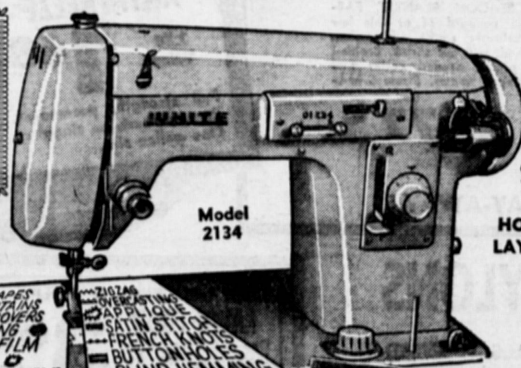

Model 2134

$2

HOLDS IN LAYAWAY

RAYON & ACRYLIC BLANKET

4⁶⁶ 6.50 Value
Superb "Camelot" 72" x 90" blanket, white satin binding. Full or twin bed size.

50c
HOLDS IN LAY-AWAY

DRAPES CURTAINS SLIPCOVERS DARNING PLASTIC FILM MENDING CHILDREN'S CLOTHES REINFORCING BACK TACKING FINISHING STITCH BASTING STITCH SEWS OVER PINS STRAIGHT STITCHING

DOES ALL THIS

ZIGZAG APPLIQUE SATIN STITCH FRENCH KNOTS BUTTONHOLES BLIND HEMMING MONOGRAMMING SEW ON BUTTON DECORATOR DES SAMPLER STITCH STARS AND DA CREATIVE EMBROIDERY

PLUS ALL THIS

FULL SIZE 'WHITE' Automatic Zig-Zag

134.00 VALUE THIS SALE ONLY

78⁸⁸

- Full size
- Round Bobbin
- Heavy duty head
- Fully guaranteed by 'White' and CMA