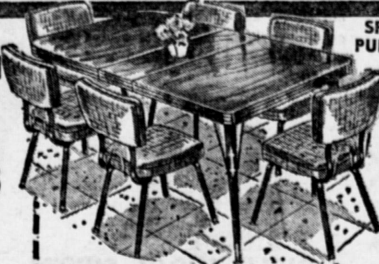

CONVENIENT!

EVERYTHING FOR THE HOME, CAR & FAMILY UNDER ONE ROOF!

CMA FURNITURE

DINETTES AT TERRIFIC FALL SAVINGS

Thanksgiving Special

5-PC. DINETTE

38⁸⁸
$20 OFF!

Quality table with heat, stain and mar-resistant DOUGLAS Plastic Top! Smart contrasting brass aprons with reinforced bronze legs! 4 Comfortable chairs, cushioned for luxury with gleaming trim! Upholstered with wear-resistant washable plastic!

SPECIAL PURCHASE!

$30 OFF! DOUGLAS BRASS & BRONZE 7-PC. DINETTE

$58

$50 OFF!

Famous Douglas 2-Leaf 9 Pc. Deluxe Dinette

78⁸⁸

$50 OFF! SPECIAL PURCHASE!

NEW ROUND EXTENSION TABLE

DANISH WALNUT DINING ROOM