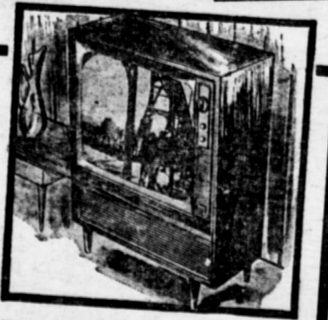

LAY-AWAY GIFTS

\$5
HOLDS

for everyone on your list

CMA IS NUMBER 1 HEADQUARTERS FOR COLOR TV IN SO. CALIF.

RCA VICTOR • ADMIRAL COLOR TV

CUSTOM
CRAFTED
CABINERY

**GUARANTEED
\$200.00 SAVINGS!**

21" FULL COLOR LOWBOY CONSOLE

Newest, compact horizontal chassis design, all new precision etched circuitry. All new simplified color TV tuning—easy to tune as black and white TV. Pre-set fine tuning—adjust channel once . . . forget it. All new lighted channel indicator panel.

675.95
VALUE

\$498⁸⁸

ADMIRAL 23" SWIVEL TV

Ultra slim decorator styl-
ed cabinet, wonderfully
light and compact. Auto-
matic picture lock. Con-
venient front tuning.

259.95 VALUE

\$158

G.E. PORTABLE STEREOPHONIC PHONOGRAPH

89.95
VALUE **49⁹⁵**

19" WESTINGHOUSE ADMIRAL • MOTOROLA PORTABLE TV

Ultra slim decorator styled cabinet, wonderfully light and com-
pact. Automatic picture lock. Convenient front tuning. Guar-
anteed to be one of the above famous brands.