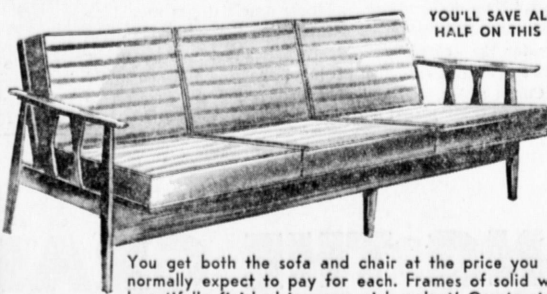

YOU'LL SAVE ALMOST HALF ON THIS BUY!

DANISH SOFA AND CHAIR

$139.95 Value
GRAND OPENING PRICE

BOTH

SOFA and CHAIR

$78

You get both the sofa and chair at the price you would normally expect to pay for each. Frames of solid walnut, beautifully finished in warm, rich walnut! Constructed for years of easy living. Reversible stripe and solid fabrics. Choose from Tangerine, Turquoise or Brown.