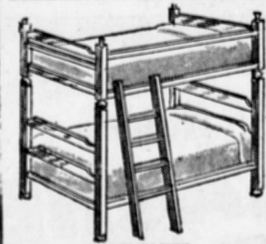

"COMPLETE" BUNK BED

NOTHING MORE TO BUY!

$158 Value
GRAND OPENING SALE PRICE

$68

SALE OF ENGLANDER FOAM or COIL SPRING SLEEP SETS

Englander "LARK" Foam or Coil Spring Sleep Set

Reg. $79 Value

$49

You'll enjoy the best night's sleep you've ever had on one of these Englander mattresses... Choose either Foam Latex or Coil Spring to fit your particular desire! Your Choice COIL SPRING or FOAM Twin Size Free Set of 4 Legs

Englander "SKYLARK" FOAM or COIL SPRING SLEEP SET

Reg. $119 Value

COIL SPRING OR FOAM twin or full size

$69

Englander "PROPEREST" CUSTOM FOAM or COIL SPRING SLEEP SET

Reg. $139 Value

COIL SPRING OR FOAM twin or full size

$89