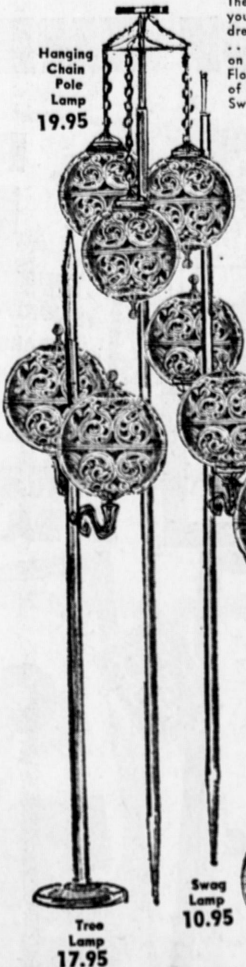

LEONARDS GRAND OPENING

All 3 Stores Celebrating

LAMPS & Accessories BUYS!

EXCLUSIVE! OUR OWN DESIGN FLORENTINE LAMPS

Hanging Chain Pole Lamp 19.95

Values from $14.95 to $40

GRAND OPENING PRICE

7.95

Pole Lamp 15.95 to **$19.95**

NEW DRAMATIC TOUCH!

HUGE SELECTION CERAMIC LAMPS

SOME 42" TALL

Beautifully designed lamps in white, pink, gold, etc. Big ones, 36" to 42" tall. A real buy!

$14.95 to $29.95 Values
GRAND OPENING PRICE

$10

TERRIFIC BATH POLE ROOM DIVIDERS

Give your bathroom that modern look with this 3 shelf divider... and you acquire that additional storage room... a bathroom can always use. Chrome plated for that elegant appearance!

$19.95 Value
Grand Opening Sale Price

7.50