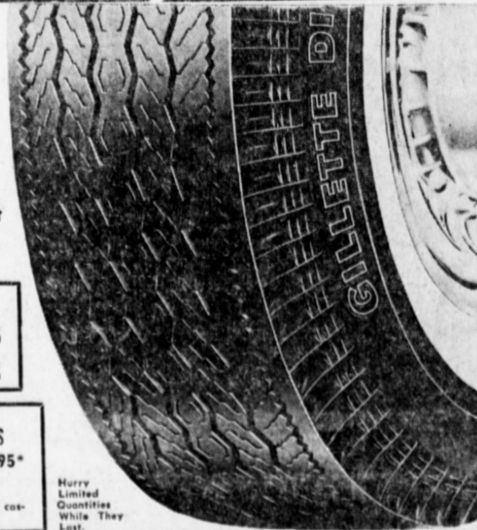

Hurry Limited Quantities While They Last.

GARDEN CENTER BUYS!

6' POM POM ALUMINUM CHRISTMAS TREE

Beautiful Aluminum Christmas Trees with gleaming silver pom-pom tips... Permanent sparkling lifetime beauty... And they have been slashed to less than half price.

GRAND OPENING PRICE **3.97**
$8.95 Value

REDWOOD PLANTER TUB

PHILODENDRON PLANT

25 LIGHT OUTDOOR SET **3.97**
Cheerful light during the holiday season. Safe U.L. Approved light, each burner independently. $3.95 VALUE

ELECTRIC 4 COLOR WHEEL **3.88**
Enhance your Christmas Tree. U.L. Approved. 1 Yr. Guarantee. $3.99 VALUE—GRAND OPENING PRICE

AUTO SUPPLY Dept. BUYS!

DOOR-TO-DOOR FRONT FLOOR MAT

$3.95 Value
Grand Opening Price **1.59**

AUTO SAFETY SEAT BELTS

$10.95 Value
Grand Opening Price **2.29**

NEON TIMING LIGHT

Grand Opening Price **2.19**
$5.50 Value

SPARK PLUG CABLE SETS

Complete rewiring kits for most popular 4-cylinder and 6-cylinder engines. Install easily. Impervious to oil, heat and weather.

4 Cyl. Set **77¢**
6 Cyl. Set **99¢**

BATTERY BOOSTER CABLE

Grand Opening Price **1.19**
$3.95 Value

IGNITION TUNE-UP KITS

Grand Opening Price **1.19**
Values to $3.50 Complete Set

LEONARDS SALE AT ALL 3 LOCATIONS

Prescription PHARMACY

El Segundo and Torrance Stores Only

DRISTAN TABLETS

Decongestant tablets used in the treatment of sinus congestion, colds, and hay fever. Be prepared for the approaching cold season. Bottle of 100 tablets.

$2.98 Value
Grand Opening Price **1.88**

BROMO SELTZER

$1.88 Value
Grand Opening Price **1.44**

ALKA SELTZER

59¢ Value
Grand Opening Price **44¢**

VICKS VAPORUB

For effective relief of colds. 89¢ VALUE

Grand Opening Price **66¢**

BUFFERIN TABLETS

Bottle of 100 tablets. Stock up for that long winter ahead!

$1.29 VALUE
Grand Opening Price **88¢**

ST. JOSEPH ASPIRIN

For Children... Bottle of 50 tablets! Its flavored and its chocolate! 29¢ VALUE

Grand Opening Price **28¢**

CANDY Dept. BUYS!

1 1/2 POUND BOXED CHOCOLATES

Assorted chocolates, milk and dark coatings. Gift boxed.

$1.29 VALUE

Grand Opening Price **74¢**

PEANUT CLUSTERS

98¢ VALUE
Grand Opening Price **59¢**

ASSORTED BULK CHOCOLATES

98¢ Value
Grand Opening Price **59¢**

LIQUOR Dept. BUYS!

6 PAK EASTERN ICE COLD BEER

6-12 oz. size cans

99¢ Value
Grand Opening Price **79¢**

"MIX 'EM OR MATCH 'EM" GIN - WHISKEY VODKA

Wow!... look at the savings

Your Choice **2.56**
Plus Tax

Half Gallon QUALITY VODKA

The perfect Vodka for those Ginjoles and Man-hirs.

$7.12 VALUE
Grand Opening Price **6.79**

EASY TERMS Charge It!

JEWELRY Dept. BUYS!

Nationally Famous!