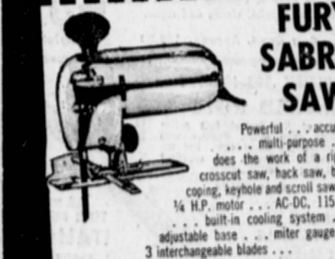

NOW ONLY 9.88

no mail orders, please

Powerful...accurate...multi-purpose...does the work of a rip or crosscut saw, hack saw, band, coping, keyhole and scroll saw...1/4 H.P. motor...AC-DC, 115 volt...built-in cooling system...adjustable base...miter gauge and 3 interchangeable blades...

NOW ONLY 11.88

no mail orders, please

BENCH GRINDER