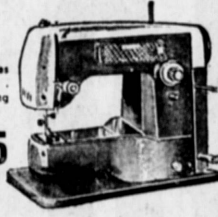

- PORTABLE SEWING MACHINE $34.89 WESTINGHOUSE CANNISTER VACUUM $29.95 SHETLAND SHAMPOO POLISHER $18.89