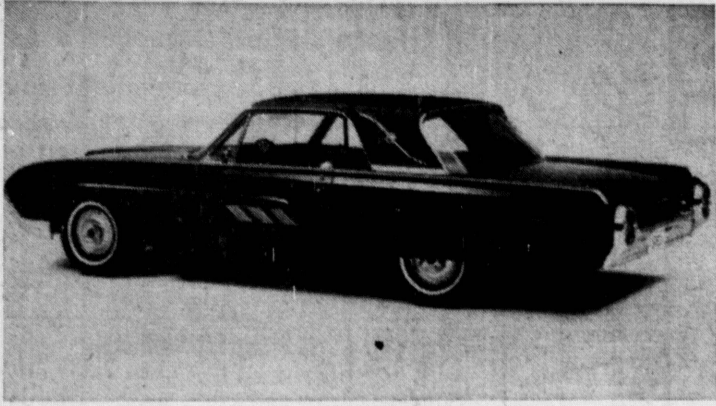

Custom Tinting of Over 1500 Colors With Tint-o-Rama

SAVE
 WITH
TWO for ONE DERFUL
Mary Carter PAINT
1711 CABRILLO AVE.
TORRANCE FA 0-1911

Near Carson and 5 Points
 3 Blocks West of Western

STYLE SETTER . . . The hardtop Landau will be a pacesetter in styles this year as Ford Thunderbird continues in style-setting lines. In addition to the Landau, the 1963 Thunderbird line will feature hardtop, convertible, and sports roadster. No major lubrications will be required for 100,000 miles and oil changes only at 6,000 miles.