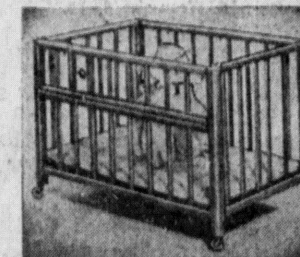

adjust-a-crib 19.99 Reg. 24.98

Welsh sturdy hardwood cribbette with drop side has four teething rails, adjusts to dressing table height. Use as a play pen or auto bed. 2" casters, birch finish.