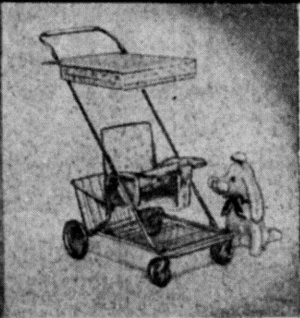

sleepers-stroller 16.99

our exclusive baby aristocrat layette needs

Deluxe wrapping blankets in soft pastels, 30x40 **89¢**

Wrinkle-proof cotton gauze diapers, 21x10" doz. **2.79**

1.98 Hooded cotton terry towel, 36x36" in white/pastel **1.79**

75¢ Combed cotton pullover shirt, short sleeve, diaper tabs; 6-mo., 1-yr. 1½-yr., 2-yr., 3-yr. **79¢, 2/1.35**

89¢ Combed cotton snap shirt; short sleeve; 6-mo., 1½-yr., 2-yr., 3-yr. **79¢, 2/1.55**

1.59 Nursery print on white gown, Snap-closing, mitten cuff, draw-string bottom; pink, maize, aqua **1.39**

1.55 Nursery print wrapper, matches gown **1.39**

2.25 Tailored sacque set, print matches gown **1.99**

79¢ Quilted lap pad, 17x18", buy several now **69¢**

1.39 Matching cribbette pad, 18x34" size

1.65-1.75 Fitted crib sheet, white or pastel cotton percale **1.39**