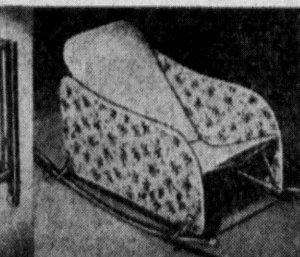

Welsh nip 'n nap 6.99 Reg. 7.98

Rocker Nip 'N Nap, versatile an dpractical; adjust to reclining or sit-up positions for feeding or resting; the rocker provides play. Quilted rosebud pattern cover.