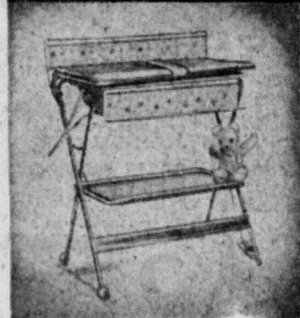

bath for baby 22.99 Reg. 24.98

Baby Aristocrat unbreakable molded plastic tub with shower spray, filter, drain hose, shut-off valve, dressing table top. "Posture form" adjustable hammock. Plus toe-tip control, super utility tray and towel rod.