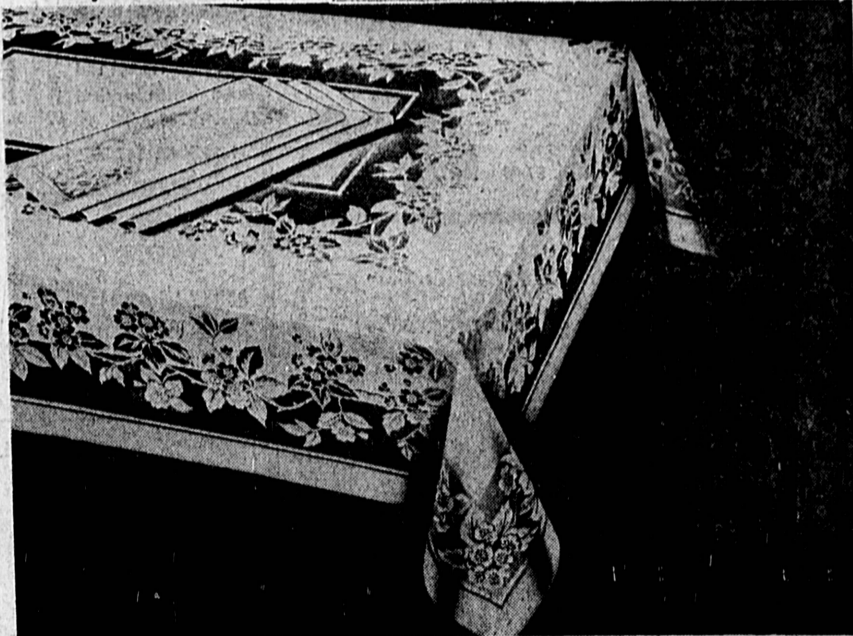

"contessa" dinner sets

10.00 any size with napkins

Cotton and Rayon damask dinner sets in quality...all beautifully hand hemmed a lovely floral pattern. Extra high count and gift boxed. Radiant colors of Gold, Pink, Aqua, Mocha or White. Choice of any 3 sizes at one low, low price.

- 64"x84" cloth with 8-19" napkins **10.00**
- 64"x84" oval cloth with 8-19" napkins **10.00**
- 70" Rd. cloth with 6-19" napkins **10.00**
- 64"x108" oblong or oval cloth with 12-19" napkins **12.00**

may co. towels and linens

MAY CO. SOUTH BAY

HAWTHORNE AT ARTESIA

370-2511

SHOP EVERY NIGHT TILL 9:30 Monday through Friday—Shop Saturday 9:30 a.m. till 5:30 p.m.