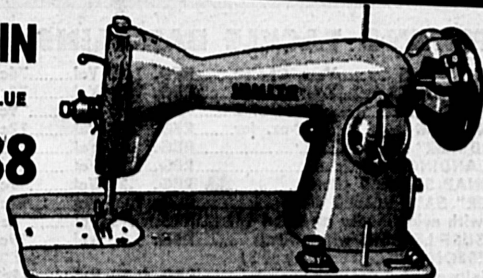

NO MONEY DOWN DELIVERS WITH YOUR CMA REVOLVING CHARGE CARD!