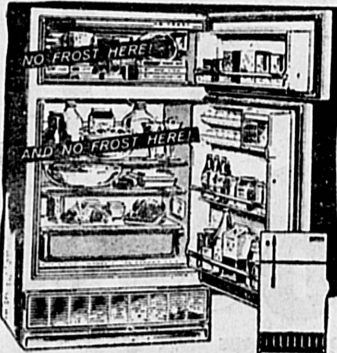

12 CU. FT. RCA WHIRLPOOL 2-DR. NO-FROST REFRIGERATOR