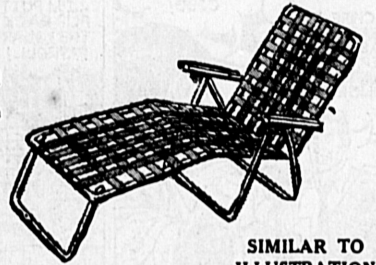

SIMILAR TO ILLUSTRATION

... typewriter tables

All-steel table ... easy-roll casters ... two drop leaves ... grey baked-on enamel ... safety edges ... holds over 100 lbs. ... a 9.00 value ...

2.99

... children's wading pools

Paradise Pla-Pool, 2-ring inflatable, 45-gal. capacity, heavy vinyl. Free water clarifier and sanitizer tablets. Reg. 3.95 ...

1.44

Large 3-ring inflatable pool, 64"x11". Reg. 7.95 ...

4.66

Rigid wall, heavy coated vinyl liner, 450-gallon capacity, 76"x18". Reg. 22.00 ...

11.88

Rigid wall, 18"x22", heavy coated vinyl liner. Reg. 29.95 ...

18.88

GARDEN-PATIO HEADQUARTERS!

Whatever you need to make your yard more beautiful, your summer relaxation more enjoyable, you'll find it at Try-It. These are only a few of many bargains!

STOP IN AND BROWSE AROUND

... pole philodendron

One of the nicest plants for indoor decoration ... we have several types in stock ... in 6-inch pots ...

regular 3.00 value

1.66

... tree ferns

Many excellent varieties such as Australian, Redwood, etc. ... add that polynesian atmosphere ... a truly lovely decorative plant ...