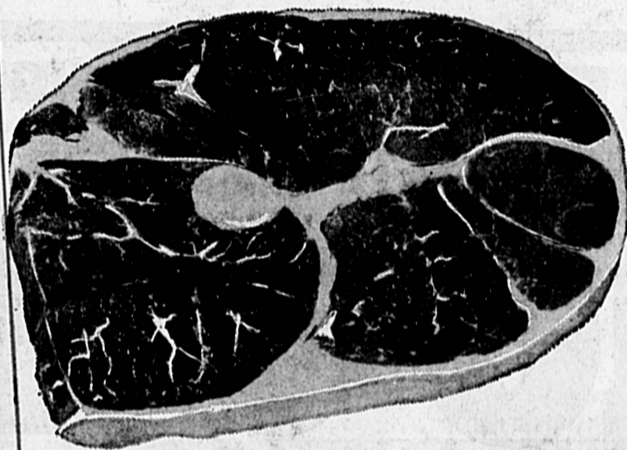

Home of The Low Price King • The Home of The Low Price King • The Home of The Low Price King

GOLDEN WEST MEATS

BEEF PRICES SKID

HAWTHORNE MEAT HEADQUARTERS — 385 N. HAWTHORNE BLVD. — TORRANCE MEAT HEADQUARTERS — 22411 HAWTHORNE AVE.

LEAN, MILD CURE
CHERRY RED
**BRISKET
CORNE
BEEF**

49^c
lb

CENTER CUT ROUND STEAK

59^c
lb

Lean, Well Trimmed
OVEN-READY

RUMP ROAST

59^c
lb

LEAN CUBES
BONELESS

STEWING BEEF

ALL FAT AND SINEWS REMOVED

59^c
lb

Well Trimmed, Tender

**T-BONE
STEAKS** **89**^c
lb

DELICIOUS

**Porterh'se
STEAKS** **98**^c
lb

BONELESS

**Top Sirloin
STEAKS** **98**^c
lb

BONELESS

**Spencer
STEAKS** **98**^c
lb

EXTRA LEAN, FRESH

**Ground
Round** **59**^c
lb

FRESH SLICED STEER

**BEEF
LIVER** **49**^c
lb

The Home of The Low Price King • The Home of The Low Price King • The Home of The Low Price King