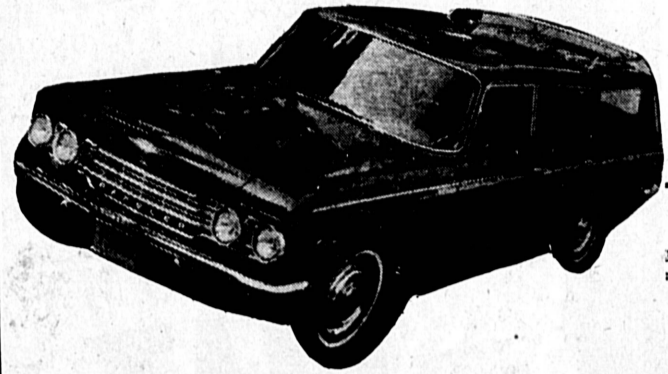

WHIRLPOOL double door gas refrigerator, O'Keefe Merritt, deluxe gas range, copper-tone. 5 months old. Must sacrifice. $500 complete. DA 6-1833 or DA 6-9544.

MISCELLANEOUS 158

I.T.C. ROAD RACING SETS 2 for price of 1. Extra cars and equipment. $40. Phone 835-9525

GARDEN ROTO-TILLER. Like New. $75. FA 0-1066

WEDGEWOOD gas range. Approximately 30 sq. yds. carpeting and wall. 5 pair drapes. 2503 (Apt. H.) Arlington. FA 8-4709

TAILFORD'S
21006 HAWTHORNE BLVD. PHONE 371-5002
Fox Shopping Center

PIANOS

NEW AND USED
Rent with Option to Buy
We Buy Good Pianos
FICHT PIANO CO.
TE 2-9001 San Pedro
615 S. Gaffey

PIANO - Maple Finish - Excellent tone $175 - FA 8-1756 after 6.

POOL Equipment 163

POOL Equipment

FACTORY DIRECT
Pool kits, above ground pools replacement liners, filters, pumps, heaters, slides, etc.
FA 8-8513

16 FT. HOLLYWOOD, mahogany finish, boat. 45 hp. electric Mercury. Tit trailer. Pathon meter. All extras. $995. TE 5-4771

PETS, POULTRY Livestock 172

FREE KITTENS TO GOOD HOMES
23014 Huber Ave. DA 6-3734

AUTOMOBILES Wanted 186

AUTO WRECKING
We buy cars. Running or not. Sell Parts. TE 4-0702

TRAILERS For Sale or Trade 188

15 FT. SOURN Modern Trailer. See 1913 Arlington Ave., Torrance.

WE NEED TRAILERS
BUY, SALE OR CONSIGN DA 6-1961

STATION WAGONS and CONVERTIBLES GIGANTIC JUNE SAVINGS!

LIMITED SUPPLY ONLY ON BRAND NEW 1962 RAMBLERS

Over **$700** Savings

also 1961 RAMBLERS

Executive unlicensed cars, very low mileage, equipped with or without automatic transmissions, overdrives, radios, heaters, air conditioners, etc.

AS LOW AS

$1695

THE FOLLOWING Brand New 1962 Ramblers at Over **$500 SAVINGS**

	List Price	OUR PRICE
'62 Ambassador 4-Door Sedan	$3331.75	$2830
'62 Ambassador Station Wagon . . .	$3570.90	$3050
'62 Classic Station Wagon	$3490	$2985
'62 Classic 2-Door Sedan	$3429.25	$2920

With air-conditioning

BELOW COST PRICES

These unlicensed executive cars with low mileage and new-car guarantees

'62 Classic	$2721.90	$2195
'62 Classic	$2403.05	$1945

Automatic transmission, radio, heater, etc.

2-DOOR SEDAN. Overdrive, radio, heater, etc.

VACATION SAVINGS ON ALL '62 RAMBLER WAGONS

Scores to Choose From. All Body Styles - Colors - Equipment

NOTE: WE WILL ALLOW $300 FOR YOUR JALOPY ON TRADE FOR ANY NEW '62 RAMBLER IN OUR HUGE STOCK NOW OR $250 EVEN IF YOU TOW IT IN!

AL ORTALE RAMBLER

OPEN SUNDAYS
1885 Torrance Blvd. "Reliability - Integrity - Confidence"
1/2 BLOCK OFF WESTERN AVE. 2 BIG LOCATIONS TO SERVE YOU
FAirfax 8-9222 TORRANCE

OPEN SUNDAYS
20611 Hawthorne Blvd.
1/2 MILE NORTH OF TORRANCE BLVD. FRONTIER 1-1244

60 CHEVROLET 4 door. Radio, heater. Stick or automatic transmission. 2 to choose from. $89 and make payments. For details call Mr. James. FR 2-8406

54 DODGE. $28 and make payments. For details, call Mr. Stone. FR 6-0411

1953 HUDSON. Runs very well. $150. DA 6-9226

58 KARMAN GHIA. $59 and make payments. For details call Mr. James. FR 2-8406

57 FORD. 4-door sedan. $38 and make payments. For details, call Mr. Stone. FR 6-0411

53 FORD. 4-door, station wagon. V-8 with stick shift. See and appreciate. $395 plus tax and transfer. Don. TE 4-4444

54 MERCURY Sport Coupe. $26 and make payments. For details call Mr. Stone. FR 6-0411

TRANSPORTATION CARS. Fords, Chevrolts, Mercurys, Dodges. $9 and make payments. For details call Mr. James. FR 2-8406

56 OLDSMOBILE Hardtop. $42 and make payments. For details call Mr. Stone. FR 6-0411

57 FORD. 2-door, Ranch Wagon. V-8, auto. trans. radio, heater. $695 plus tax and transfer. Carl. TE 4-4444

57 VOLVO. $32 and make payments. For details call Mr. Stone. FR 6-0411

56 CADILLAC convertible. $29 and make payments. For details call Mr. Stone. FR 2-8406

62 MONZA. $49 and make payments. For details, call Mr. Stone. FR 6-0411

TO BUY, SELL OR EXCHANGE— JUST PHONE FA 8-4000