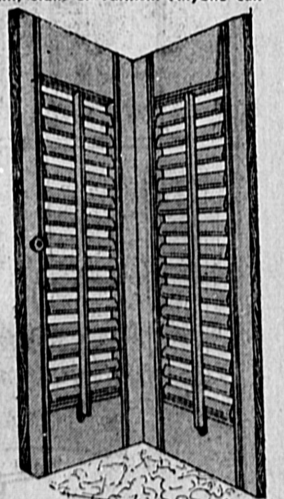

ALSO DOOR SIZE SHUTTERS, 12 x 80 AND 15 x 80

LOGWOOD OIL

a 3.99 Val. **$1⁹⁹** GAL

FENCE PAINT

Made with linseed oil base. Very heavily pigmented. Easy to apply with brush, roller or spray. Made to take it against rugged outdoor weather.

$1⁹⁹ GAL

GLOSS ENAMEL

$3⁴⁹ GAL

FLAT WALL PAINT

White Only **$1⁹⁹** GAL

LINOLEUM RUGS

9 x 12 SIZE Large Selection of Beautiful Patterns

$5⁸⁸ 8.50 Val.

HOLLYPARK NATIONAL PAINT STORES

OPEN SUNDAY 9:00 - 5:00

TORRANCE 1641 Cabrillo Ave. Corner of Carson at 5. Points. FA 8-0211

TORRANCE 20368 Hawthorne FR 1-5116 SP 2-1850

NORWALK 11737 Firestone Blvd. UN 3-0061

Open Mon., & Fri. Nites 'Til 9:00 Open Daily 8:00 to 6:00