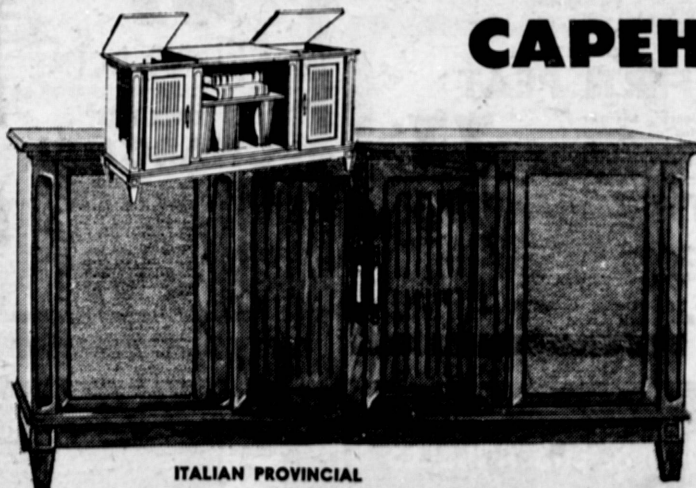

ITALIAN PROVINCIAL

CAPEHART STEREO

• AM-FM SIMULCAST TUNER • 4-SPEED
PHONOGRAPH • SIX SPEAKER SYSTEM

• FM-AM Simulcast Tuner • Ready for Multiplex plug-in attachment • SIX speaker system with plenty of output power • FOUR speed record player with complete automatic shut off • Diamond stylus plus sapphire stylus for 78 rpm records • Connections for external speakers and tape input.

595.95
VALUE

298⁸⁸

CMA
price

$30 DOWN DELIVERS THIS SET