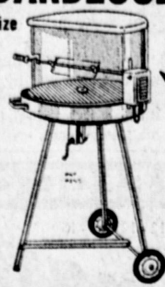

**NOVELTY  
EASTER  
CANDIES**

- Egg Crate**  
BRACH'S — Marshmallow centers, chocolate covered. Box of 12 eggs. **23c**
- Rabbits on Parade**  
LEAF — Box of 12 Marshmallow rabbits covered with chocolate. **23c**
- Easter Eggs**  
BRACH'S — Choice of Fruit & Nut or Coconut Creme centers. Candy decorated. 7oz. ea. **39c**
- Malted Milk Eggs**  
LEAF — Large size eggs with chocolate covering. 10 1/2 oz. **39c**
- Robin Eggs**  
LEAF — Malted Milk center, thin speckled white sugar shell cover. 12 oz. **39c**
- Three Cuties**  
LUDE'S — Ass't 3 hollow milk chocolate. Candy decorated. **7oz. 89c**
- Chocolate Animals**  
LUDE'S — Standing or sitting rabbit, rooster or egg bunny. **2 1/2 oz. 19c**
- Assorted Easter Eggs**  
BRACH'S — Marshmallow center, sugar shells. Med. or small size eggs. **ea. 29c**
- "Rockin'" Trio**  
LUDE'S — 3 solid chocolate bunnies in colorful window box. **8 oz. 59c**
- Dandy Andy**  
LUDE'S — Hollow milk chocolate with candy decorations. **2 oz. 27c**
- Nanna Bunny**  
LUDE'S — 20 oz. hollow bunny with candy decorations. **1.98**

**BBQ**  
**Sav-on**

**EQUIPMENT by**  
**22" BARBECUE**  
Jumbo Family Size  
**SAV-ON SPECIAL 10<sup>88</sup>**

**5 Quality Points (Barbecue Shown at right)**

- BOWL** — 18 gauge steel. Greater depth permits fire to "breathe" freely. Center guide holds grill steady.
- HOOD** — Contoured type — Covers 60% of bowl area. Attaches to bowl with "sure-grip" spring clips.
- MOTOR** — 20 lb. torque, gear reduction. Air cooled steel case. UL approved — 1 year guarantee.
- LIFT PIN** — 7/16" solid steel... tapered top fits snugly allowing grill to revolve evenly.
- GRILL LIFT MECHANISM** — Rounded bottom of lift pin rides in curved mechanism. Can't slip off.