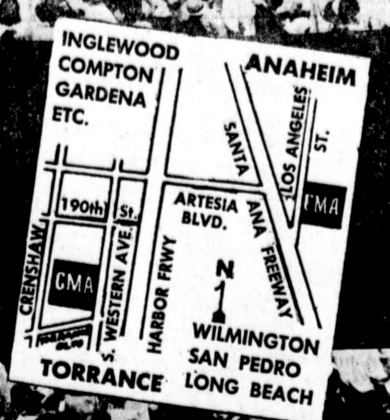

Hours:
Mon. to Fri.
12:30-9:30
Sat. 10-7
Sun. 11-6

SAVE IN COMPLETE CMA'S Supermarket DISCOUNT

CAMPBELL'S OR HEINZ
MEAT OR VEGETABLE
SOUPS
8 10 1/2 OZ. CANS **$1⁰⁰**

KELLOGG'S
CORN FLAKES
GIANT 18-OZ. PKG. **25^C**

C AND H PURE CANE
SUGAR 5 LB. BAG **39^C**

QUEENS PRIDE FACIAL
TISSUE 300 COUNT BOX **10^C EA.**

KERNS
TOMATO JUICE
LARGE 46-OZ. CAN **19^C**

DAILY DIET
DOG FOOD
NO. 1 TALL CAN **5^C EA.**

LADIES' TAILORED LONG SLEEVE SHIRTS
SUPER VALUE!
LIMITED QUANTITIES!
Compare this sensational value! Your choice of solids and prints! Sizes 32 to 38. A large variety of patterns. Reg. 1.99 Each
NOW ... **2 FOR $1**

LADIES! CAPRIS
POPULAR PINWALE CORDUROY
Variety of beautiful patterns and solid colors with matching belts. Reg. 3.99
NOW! **$2 Each**

MEN'S FLANNEL PAJAMAS
Your choice of coat and middie styles. In all sizes . . . A, B, C and D. Reg. 3.95 Each
2 FOR $5

MEN'S LONG SLEEVE SPORT SHIRTS
100% COTTON! In all colors, patterns and styles! Sizes s-m-l-xl. Reg. 3.49 Each
3 FOR $5⁷⁵
OPEN 7 DAYS!

CMA MEATS FEATURING USDA CHOICE MEATS!
EASTERN GRAIN FED PORK SALE!
PORK SHOULDER ROAST **29^C lb.**
PORK STEAKS .. **49^C**
BONELESS PORK ROAST **39^C lb.**
COUNTRY STYLE PORK SAUSAGE **29^C lb.**

CMA PRODUCE FARM-FRESH DELIVERED DAILY!
EXTRA FANCY WASH. WINESAP APPLES
4 LB. BAG **39^C**
FRESH GREEN CABBAGE
2 LARGE HEADS **19^C**

R-BROILER
makes up to 100 different other foods.

ARROW

HOPMATE" LIDER GUN
1 second, pistol type g - reach for hard rears.

348

SES
values to 3.50 Each
177
EACH OR
3 for $5

SENSATIONAL SAVINGS! FINE 'FRIEZE' KING-SIZE 5-Pc. CURVED SECTIONAL
Choice of BEIGE, SCARLET, SAGE GREEN AND BROWN! Contemporary design. Luxurious frieze upholstery and smart biscuit tufted seats. Converts to sleep 3. Chair section plus pillow top ottoman may be used as a bed. Large sectional converts into bed for 2. Remove pillow from ottoman for "Nava-Mar" cocktail TABLE. SEATS 71 SLEEPS 3!
Reg. 289.95
788
AT CMA!

SAVE AT CMA!
Reg. 249.95
ALL THREE PIECES!
A PRICE SHATTERING MARK-DOWN!
166⁸⁸

REPEAT OF A SELLOUT!
SINCE 1876
WHITE SEWING MACHINES
COMPLETELY AUTOMATIC WHITE SEWING MACHINE HEAD
CUSTOM CRAFTED CONSOLES AND PORTABLE CASES AT SLIGHT ADDITIONAL COST
Reg. 174.00
ONLY **$99**
BRAID STITCH
SATIN STITCH
OVERLOCK
BUNTING
APPLICATIONS
BUTTONHOLES
SEASONAL BUTTONS
decorator designs
IT'S ALL AUTOMATIC

LIQUOR DEPT. VALUES!
STRAIGHT BOURBON WHISKEY Reg. 3.69 A 5th **2⁹⁸ 5th**
TOP QUALITY EASTERN BEER
24-12-oz. Cans!
Reg. 4.19 Value Case **2⁷⁹ A CASE AT CMA!**

PRESCRIPTIONS!
IN BOTH TORRANCE AND ANAHEIM
CALL THE STORE NEAREST YOU FOR FAST AND EFFICIENT SERVICE
ANAHEIM: PR. 2-9698 KE. 3-2173
TORRANCE: SP. 5-6300 FA. 0-0631
HEALTH & BEAUTY AIDS DEPT.
HEATING PADS
3 positive fixed heats. Fully guaranteed. Reg. 4.95
NOW! **1⁹⁶ AT CMA**
FEVER THERMOMETERS
Oral or rectal. REG. 98c
38^C AT CMA!