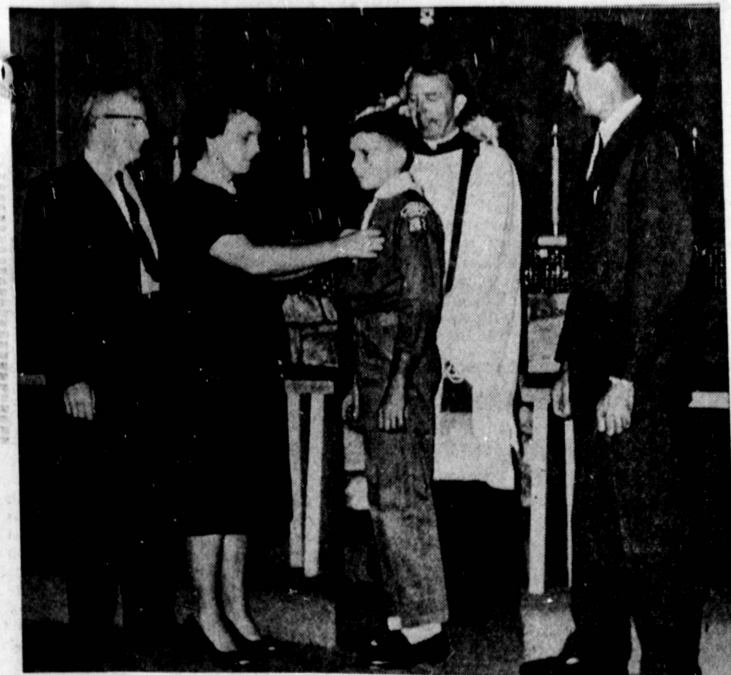

Skinner New Chief For MWD

Robert A. Skinner, assistant chief engineer of the Metropolitan Water District of Southern California for the past 10 years, has taken over the top administrative position of general manager and chief engineer of the district.

The new water agency chief was selected by the district's board of directors to succeed

Robert B. Diemer, who retired at the end of 1961 after more than 30 years with the district.

SKINNER, WHO joined the district staff in 1933, has held a number of responsible positions with the district including those of assistant chief engineer and office engineer.

He is a native of New York

City and acquired his engineering education at Cornell University and the U.S. Naval Academy, serving in the submarine service during World War I.

THE DISTRICT, which presently delivers a supplemental water supply from the Colorado River to its 4,000 square

mile service area, will also be the major Southern California distributor of water from the north to be made available under the so-called Feather River Project.

Skinner was one of the principal negotiators with representatives of the State Water Resources Department in the formulation of the provisions of a contract between the district and the state for the delivery of northern water to the district.

★
FOR THE BEST CLASSIFIED COVERAGE IN TORRANCE — CALL THE HERALD
FA 8-4000
★

SCOUT AWARD . . . Star Scout George Hill is shown receiving the highest Lutheran award in scouting, the Pro Deo et Patria Award, in ceremonies at Christ the King Lutheran Church. Also pictured are Mr. and Mrs. Hill, Pastor Maynard Midthun, and Zane Baughman, Institutional Representative of Troop 242. George designed and built a relief map of Lutheran missions throughout the world as his project.

Long Beach Man to Head Fund Drive

Harbor area industry and civic leader R. P. Corlew will direct the 1962 Southern Branches Red Cross campaign. Corlew, who lives in Long Beach, is manager of refineries for Richfield Oil Corp. His appointment was announced this week by H. Vinson Grice, chairman of the Red Cross Fund in the Los Angeles Chapter.

"This man typifies the key leadership given by the business community to the Red Cross appeal," said Grice.

Areas under Corlew's direction will include Wilmington, San Pedro, Rolling Hills, Palos Verdes, Torrance, Harbor City, Lomita, and Gardena.

Corlew served in previous Red Cross campaigns as a commerce and industry chairman, as city chairman for Wilmington.

He is a member of the Wilmington Chamber of Commerce and Rotary Club.

Community Baptist Church Pastor to Open New Series

The Rev. Richard C. Addison announces a new series of messages entitled, "The Call of God," leading up to Life Service Sunday, Jan. 21.

American Baptist churches observe one Sunday of the year as Life Service Sunday in order to give special attention to the great call of God to men to commit their lives to an intelligent consecrated service in the Kingdom of God. A special emphasis in church-related vocations is made so that the young people might consider this fuller

ministry as they search for God's will for their individual lives.

The Rev. Mr. Addison's new series of messages, "The Call of God," will highlight the many facets included in God's personal invitations to men. This Sunday morning's message is entitled, "God Says Whosoever."

The Community Baptist Church of Torrance is located at 925 W. 223rd St., near Vermont Avenue. Worship services are at 11 a.m. and 7 p.m. Sunday School is at 9:45 a.m.

BETTIE THOMAS STUDIOS A SCHOOL OF MUSIC AND DANCE

Serving the South Bay for Over Twenty-five Years

SPECIAL

12 LESSON COURSE — $20.00

Organ - Piano - Accordion

Phone for FREE information or consultation with our School Director — FA 8-6312

1215 CRENSHAW BLVD., TORRANCE, CALIFORNIA