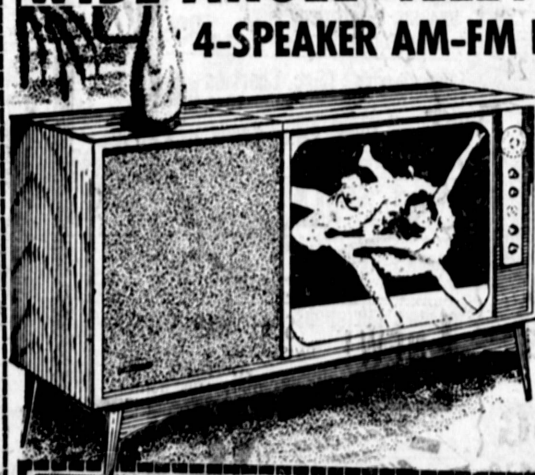

DORN'S

ONLY
WE CHALLENGE ALL COMPETITORS TO DUPLICATE THESE VALUES

DARES TO OFFER THESE FANTASTIC DISCOUNTS SHOP EVERY DAY 'TIL 9 P.M. MAKE NO PAYMENTS 'TIL MARCH

ZENITH • ADMIRAL • RCA VICTOR • PHILCO
CHOOSE FROM THESE FAMOUS NAME PORTABLE TV'S
HERE IS A TYPICAL FAMOUS NAME VALUE **BIG SCREEN PORTABLE TV**

Most wanted of all America's portable television, super powered TV chassis, front projected static free FM sound system. Guaranteed to be one of the above four brands.

118⁸⁸
1.50 A WEEK

OR ALSO AVAILABLE with **DELUXE REMOTE CONTROL**
OPERATES DIRECTLY FROM YOUR EASY CHAIR
148⁸⁸
1.50 A WEEK

DORN'S IS STEREOGRAPHIC HEADQUARTERS FOR SO. CALIF.

ZENITH STEREO LOWBOY CONSOLE
4-SPEED STEREOGRAPHIC PHONO
ELEGANT SCANDINAVIAN MODERN STYLING

LUXURY AT A DISCOUNT PRICE

148⁸⁸
1.50 A WEEK

Capehart 6-SPEAKER STEREO

AM-FM RADIO-PHONO
4-SPEED STEREO PHONOGRAPH

LUXURY AT A DISCOUNT PRICE

198⁸⁸
2.00 A WEEK

1962 ADMIRAL 23" WIDE ANGLE SWIVEL TV

NOW ONLY AT DORN'S

158⁸⁸
1.50 A WEEK

PHILCO WIDE SCREEN WIRELESS REMOTE CONTROL TV WOOD CONSOLE

Beautiful decorator styled cabinet. Static-free TV-FM sound. Built-in antenna. One knob tuning. Out front sound. Plus many other exclusive features.

188⁸⁸
2.00 A WEEK

MOST FAMOUS IMPORT DIRECT TO DORN'S A DORN'S EXCLUSIVE PURCHASE... FIRST TIME EVER OFFERED "ALL-IN-ONE" COMPLETE HOME STEREOGRAPHIC CENTER

- 4-TRACK STEREO TAPE RECORDER • AM-FM RADIO
- 4-SPEED STEREO PHONOGRAPH • 6-SPEAKER SYSTEM

Most famous import comes direct to Dorn's. 4-track stereo records and plays back instantly through the 6-speaker system, AM-FM radio, 4-speed stereo phono all in a beautiful walnut cabinet.

RECORDS AND PLAYS BACK INSTANTLY THROUGH ALL SIX SPEAKERS
ORIGINALLY CREATED TO SELL FOR $595.00

298⁸⁸

HOTPOINT 12 CU. FT. REFRIGERATOR HUGE FREEZER