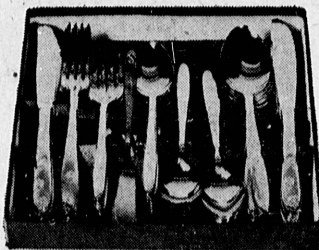

TOPS IN TABLEWARE

50 Pc. FLATWARE Set

50 piece service for eight . . . polished flatware in 'Star Fire' or 'Stream' patterns. 8 dessert knives. 8 soup spoons . . . 8 forks . . . 8 salad forks . . . 16 teaspoons . . . 1 butter knife . . . 1 sugar spoon.

14.95 value

4⁸⁷