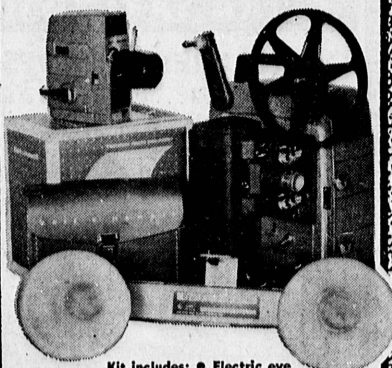

**BELL AND HOWELL
COMPLETE**

ZOOM MOVIE KIT

189.95 value

138⁸⁷

Kit includes: ● Electric eye ● zoom camera ● light-weight aluminum projector ● carrying case for camera ● light bar and lights ● 30 x 40 wall or table top screen ● cartoon film ● All you need to take and show zoom movies! Camera and projector guaranteed for one year. Special features: lifetime aluminum construction ● full time electric eye ● fast 1.6 coated lens for brilliant color movies