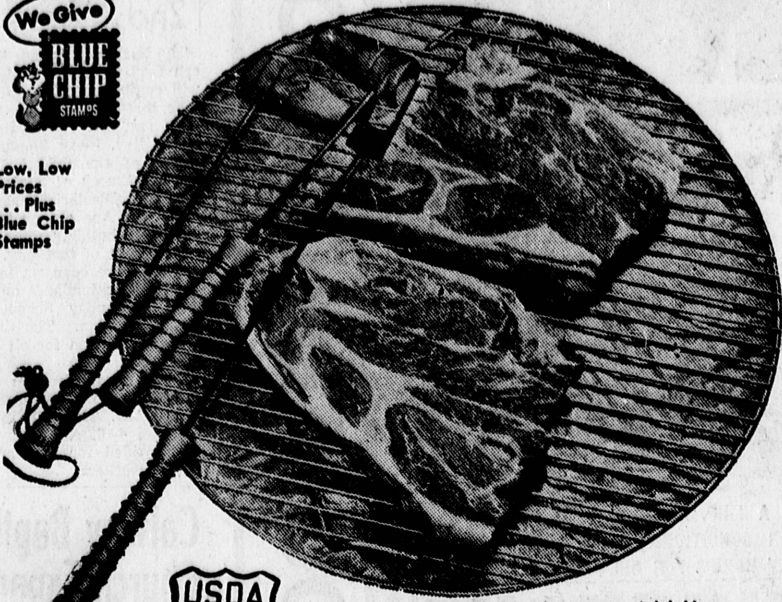

Safeway Meats... always **BEST**

Low, Low Prices... Plus Blue Chip Stamps

For added tenderness use Adolph's or Crown Colony Meat Tenderizers

USDA Choice Beef Barbecue

Chuck Steaks

Trust your Safeway to come up with delicious barbecue steaks... at extra low cost! Serve them sizzling hot from your outdoor charcoal grill or from your oven broiler. You'll find them tender, juicy, rich-flavored.

Best Center Cuts **lb. 49^c**

- Round Bone Steaks or Shoulder Steaks for Swissing **lb. 59^c**
- Shoulder Clod Roasts Boned and Rolled **lb. 89^c**
- Shoulder Roasts USDA Choice Boneless Beef **lb. 79^c**
- Boneless Beef Cubes For Stews or Shishkabob **lb. 79^c**
- Beef Steakettes Made from USDA Choice Beef **lb. 69^c**

USDA Grade A, Fresh, Young Hen Turkeys

Full Half to Barbecue lb. 49^c	Whole 9 to 12-lb. Average lb. 45^c
Front Quarter Breast & Wing lb. 55^c	
Hind Quarter Leg & Thigh lb. 49^c	

Farmer John Tenderized

Hams