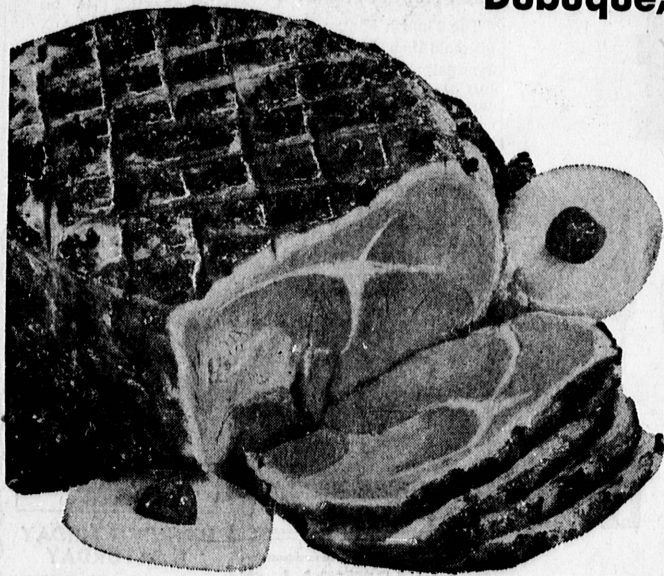

Simple Simon Frozen Fruit Pies

Apple, Boysenberry, Peach, Cherry

Full 8-inch 24-oz. size **29c**

Ice Cream Party Pride Catering **2 pint ctns. 39c**
Sharp Cheese Cheddar Chunk **lb. 79c**

Featured at **SAFEWAY**

We Give **BLUE CHIP STAMPS**

Dubuque, Boneless, Cooked

Canned Picnics

Tastes and looks like ham. Ready to eat. Cooked, boneless, skinless shoulder. Good to eat baked, fried, or as is. In natural juices. Gelatin added.