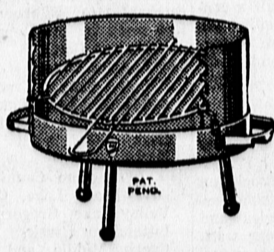

16.88

. . . garden tools

perfect for home gardeners... long-handled... built for heavy use... regular 1.98 each

Your Choice **99^c**

. . . motor oil

... the famous Havoline label... in quart cans... various S.A.E. grades...

27^c

. . . surfrider

... a big 4-foot size... light as a feather... expander polyethylene... a 9.95 value...

3.29

. . . swim fins

all-rubber... extra large size for speed... fits all sizes... a regular 3.99 value...

99^c

. . . portable bar-b-q

... black wrought iron finish... tri-legs... windbreaker... adjustable... a 4.50 value

2.48

. . . room dividers

twin-pole wrought iron dividers, 6 adjustable brass finish plant holders and pot jackets, attaches without screws... a 23.95 value...

6.88

. . . chaise lounge pads

... heavy colorful striped covering... large 25" x 72" size... for backyard, beach or camping... seen elsewhere for 6.00... (frame not included)...

2.99

. . . kiki boats

... for swimming weather... a "sail-n-paddle" boat with tail sail... will hold up to 250 lbs. a 24.95 value...