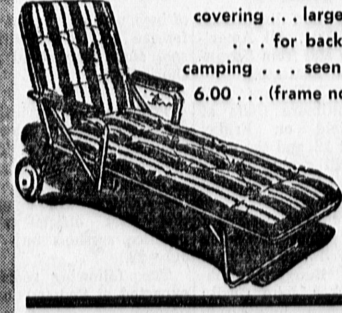

27^c

. . . surfrider

... a big 4-foot size... light as a feather... expander polyethylene... a 9.95 value...

3.29

. . . swim fins

all-rubber... extra large size for speed... fits all sizes... a regular 3.99 value...

99^c

. . . portable bar-b-q

... black wrought iron finish... tri-legs... windbreaker... adjustable... a 4.50 value

2.48

. . . room dividers

twin-pole wrought iron dividers, 6 adjustable brass finish plant holders and pot jackets, attaches without screws... a 23.95 value...

6.88

. . . chaise lounge pads

... heavy colorful striped covering... large 25" x 72" size... for backyard, beach or camping... seen elsewhere for 6.00... (frame not included)...

2.99

. . . kiki boats

... for swimming weather... a "sail-n-paddle" boat with tail sail... will hold up to 250 lbs. a 24.95 value...