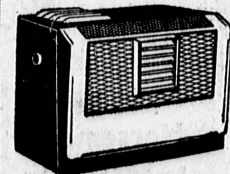

**Girls' Cotton Slips**

... sanforized for  
permanent fit  
... 100% cotton  
... reg. 79c

NOW or 2 for \$1 **59c**

**... Ice Chest**

... Ideal for picnics or outings  
... lightweight expanded polystyrene  
... 4.95 value

**1<sup>99</sup>**

**... Luggage Carrier**

... all metal ... for top of car  
... full 3' x 3' ... complete with  
rubber cups, straps ... ready  
to go ... easy to install

reg. \$10 Value **5<sup>88</sup>**

**... Room Coolers**

... don't swelter summer months ahead ...

... room size cooler with 2 gallon water  
capacity ... comes  
complete with pump ...  
move from room to  
room ...  
REG. 49.95

**29<sup>88</sup>**