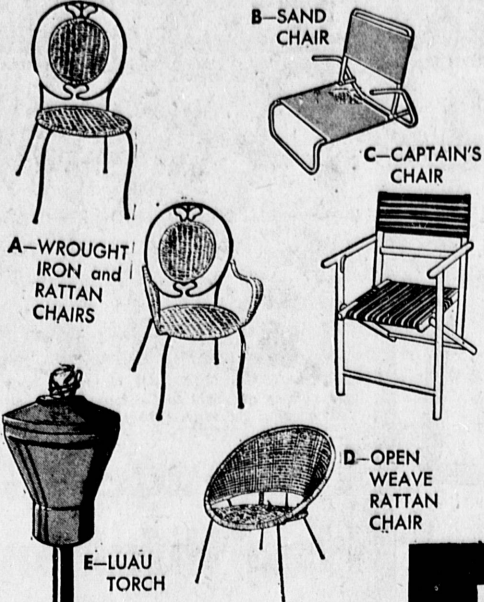

We have largest variety of RATTAN, OUTDOOR and CASUAL furniture in Los Angeles.