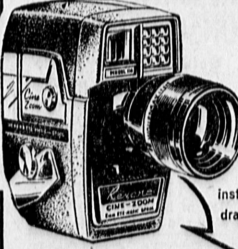

New Professional Type Zoom Home Movies Are Yours With

Revere 8MM CINE-ZOOM
ELECTRIC EYE-MATIC CAMERA

One lens instead of 3 gives dramatic effects you see at theatres and on TV!

Continuous Z-O-O-M action and fully automatic exposure!

This Can Be Yours for Only **$14.45** DOWN On Our Easy Budget Terms