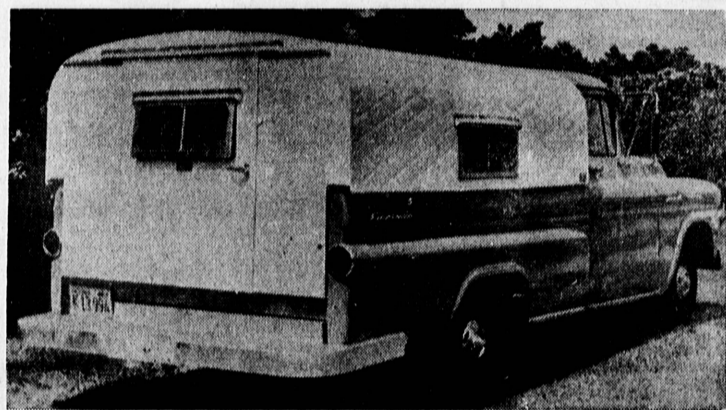

VACATION VALUES!

PROOF THAT YOU

Save

AT PAUL'S !!

HOLIDAY CAMPER

Paul's Chevrolet Low Price is...

Truck and Camper Complete!

\$2154

the Fabulous CORVAIR

Who Says You Can't Afford A Brand New Car ??

Paul's Prices Start at

\$1950

NO GIMMICKS! THIS IS POSITIVELY HOW WE DELIVER CARS AT PAUL'S CHEVROLET!

BISCAYNE

CORVAIR

Your Payments	Your Car Worth	Your Payments
\$62.96	\$400	\$59.65
\$59.96	\$500	\$56.33
\$56.33	\$600	\$53.02
\$53.02	\$700	\$49.70
\$49.70	\$800	\$46.39
\$46.38	\$900	\$43.08

BASED ON 36 MONTHS . . . INCLUDING ALL TAXES AND 1960 LICENSE

- ★ OVER 250 CARS TO CHOOSE FROM
- ★ SIMILAR DEALS ON EVERY CAR

1960 CHEVROLET STATION WAGON

\$2743

1640 Cabrillo Ave.

Torrance

FA 8-1640