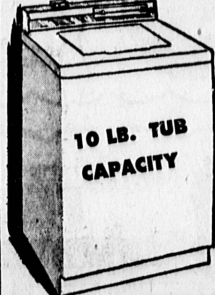

1960 NORGE
WASHERS and DRYERS
NOW AT THE LOWEST PRICE IN TOWN AT DORN'S

2-SPEED-2-CYCLE
Fully Automatic
Deluxe Washer

Two Speed Wash and Spin Dry. Exclusive 2 Cycle 2-Speed Time-Line Control. Only Norge gives 3-way filtering. Wash Water Temp. Selector. Kins Water Temp. Selector. 2 x 9 in. Live Wire. Action Agitator. Built-in Sediment Remover. Porcelain Wash Tub. 5-Year Warranty.

239.95 LIST
168⁸⁸

DELUXE AUTOMATIC CLOTHES DRYER