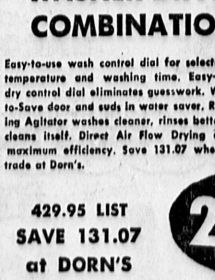

ALL-IN-ONE
WASHER-DRYER
COMBINATION

429.95 LIST
SAVE 131.07
at DORN'S
298⁸⁸

2-CYCLE FULLY AUTOMATIC DELUXE WASHER

199.95 LIST
NOW
148⁸⁸

ADMIRAL · NORGE · GE