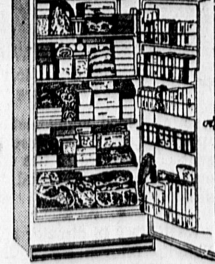

BIG 11 CU. FT.
UPRIGHT FREEZER

259.95 LIST
NOW ONLY

156⁸⁸

16 CU. FT. FREEZER

Famous features include 536-lb. capacity. Perfect family size. Stores more foods than comparable freezers yet takes less for space. Removable storage basket, separate quick-freezing compartment, built-in door lock.
JUST 1.75 A WEEK - NO PAYMENTS FOR 6 WEEKS

349.95 LIST
198⁸⁸

1960 O'KEEFE & MERRITT
GAS RANGES

WITH BUILT-IN ALUMINUM GRIDDLE
199.95 LIST
148⁸⁸

Brand New 1960 Full-Size GAS RANGES
Automatic top lighting, even control, one piece welded steel body. Large storage space, 18" oven. Free delivery, installation and service.
$88