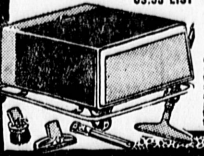

DORN'S DYNAMIC DISCOUNTS

STOP! GO NO FURTHER THAN YOUR NEAREST DORN'S STORE
3828 W. Sepulveda Blvd., Torrance

SAVES YOU UP TO 5 TIMES MORE ON ALL FAMOUS BRANDS

LEWYT · G.E. RCA WHIRLPOOL
1 H.P. SUPER SUCTION
VACUUM CLEANER
69.95 LIST
28⁸⁸