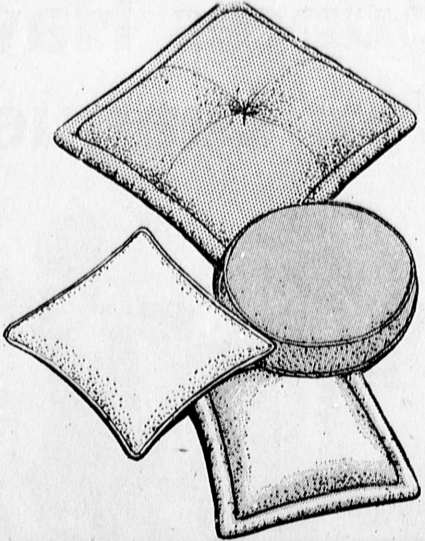

ZABUTON
• The Japanese Floor Pillow
• Hand Finished

3.99 ea. an 8.95 value

Throw & Sofa PILLOWS
• Zippered covers... concealed matching zippers

1.99 ea. a 2.99 value

palley's

Value Brand Liquid FERTILIZER

(High Nitrogen 16-8-3)

88¢ gal.

WHEEL BARROW
#375
7.88

FAN TRELLISES
#6 **$1.29**

"CENTRAL" ELECTRIC LAWN TRIMMER & EDGER
#1601 **8.88**