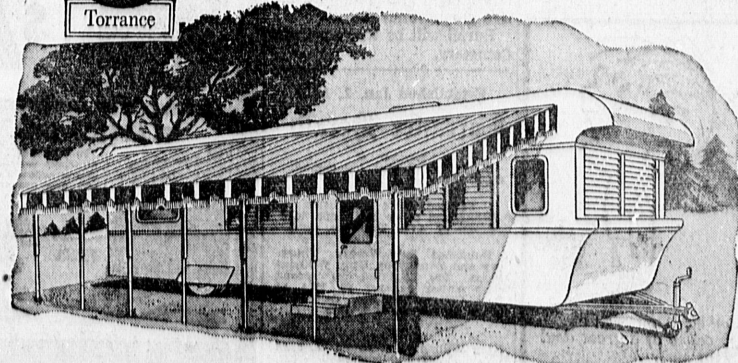

Outdoor & Patio Furniture Largest Selection at the Lowest Prices BURKE'S BARGAIN SPOT

2113 Torrance Blvd. Open Sunday 11:00 A.M. - 4 P.M. FA 8-5769

OPEN 3 NIGHTS ... Mondays, Thursdays and Fridays, 9:30 A.M. to 9:15 P.M. Other days 9:30 A.M. to 5:30 P.M.