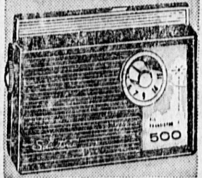

Silvertone Portable
Transistor Radios
Reduced to **24.88**
Plays up to 300 hours on set of 3 flashlight batteries. Powerful with good tone.