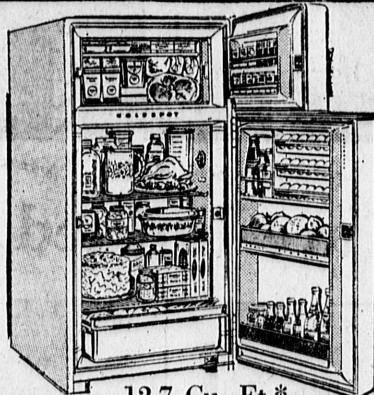

12.7 Cu. Ft.*
2-Dr.
Refrigerator

- Separate freezer section holds 82-lb. food
- Full door storage in both refrigerator and freezer
- Nine cold temperatures on one easy control dial
- Enamel crisper holds a full bushel of produce
- Porcelainized interior

Model M12H *gross capacity