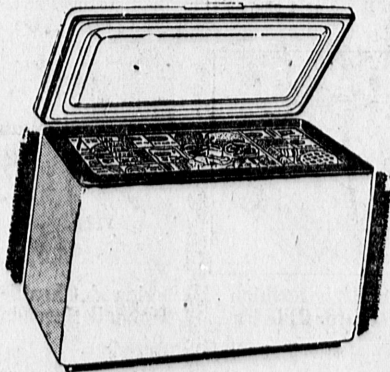

239.95 Coldspot 15 Cu. Ft.
Freezer—Holds 525-lbs.

SAVE 31.95 **$208**

$10 DOWN, Sears Easy Terms
Separate fast-freeze flash freezes the flavor right into the food—when you cook it months later the taste is intact! Pre-set cold control prevents spoilage; counter-balanced lid doubles as work space. Model 91915

- YES, YOU NEED A FREEZER
- YOU SAVE TIME AND MONEY
- Cook and bake less often; prepare complete meals or snacks in advance.
- Shop less frequently.
- YOU EAT BETTER FOODS
- Enjoy "fresh" foods all season.
- Provide healthful vitamin-rich meals, balanced diets.
- YOU SAVE $5 MONEY $5
- Buy when foods are least expensive and store for later.