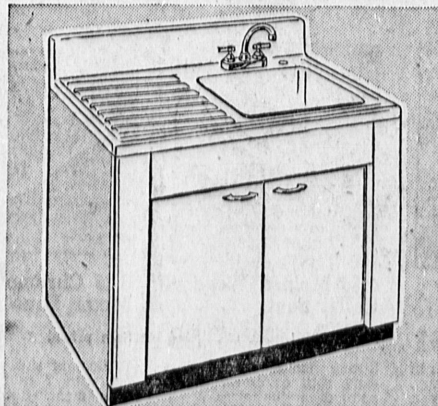

Good 42"
Sink
Outfit

62⁸⁸

$5 DOWN, Sears Easy Terms
Heavy steel with titanium white porcelain enamel finish. Lots of storage space in a compact outfit. Swing spout fitted with polished chrome; basket-type strainer. Model 650-1.

89.95 Vitreous Enamel
54" Sink Outfit
82.88

24x21" Flat Rim Sink
Finest quality cast iron with porcelain enamel finish. Ledge for faucet. 24x21". Model 4251

31.95 Cast Iron
Flat Double Sink
27.88

8.50

Free Store-Side Parking

"Satisfaction guaranteed or your money back"

SEARS Torrance

Hawthorne at Sepulveda
In Del Amo Shopping Center

Phone
FRontier 3-3211