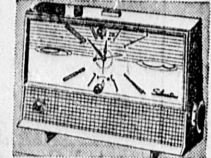

29.95 Clock Radio
With Snooz-Alarm
SAVE 5.07 **24.88**
Clock turns radio on, alarm buzzes 10 minutes later, 7 minute intervals.