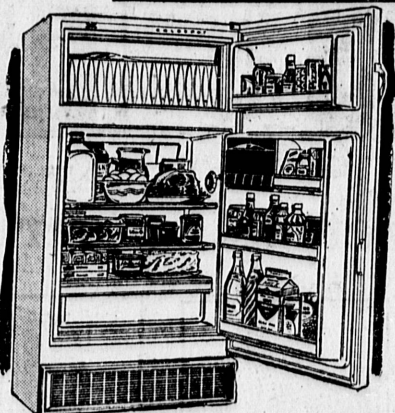

Save Over $30!
12.3 Cu. Ft.*
Refrigerator

- Big 86-lb. true zero freezer
- Automatic defrosting
- Full width door storage
- Flush door hinges
- Porcelain enameled interior
- 21-quart slide-out crisper

Model R12C *gross capacity

Your Choice
$239⁸⁸
$10 DOWN, Sears Easy Terms