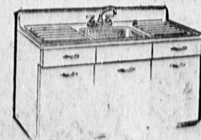

89.95 Vitreous Enamel
54" Sink Outfit
82.88

24x21" Flat Rim Sink
Finest quality cast iron with porcelain enamel finish. Ledge for faucet. 24x21". Model 4251