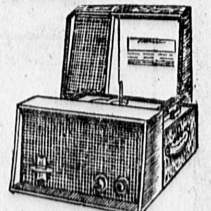

79.95 Portable
Stereo-Phono
SAVE 10.07 **69.88**
Dual amplifier and separate speakers, separate controls. 4-speed. Automatic record changer.