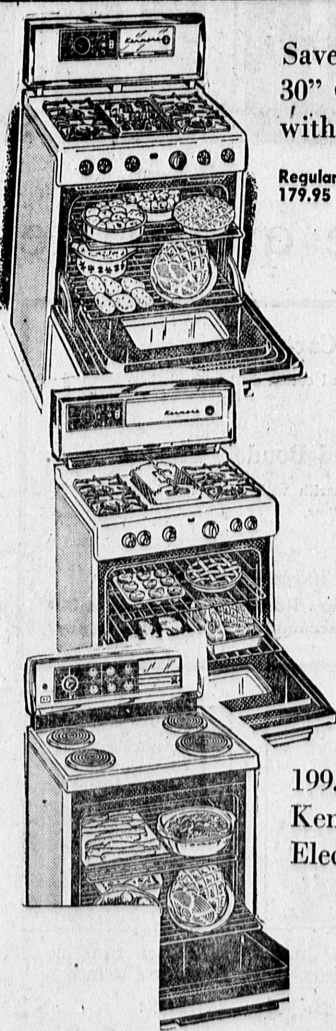

Save 30.95! Automatic
30" Gas Range
with Griddle

Regular 179.95
$149

- $5 DOWN, Sears Easy Terms
- Giant 25-inch oven
- Range-top griddle is built into range—converts into convenient work space
- Large smokeless broiler
- Visi-Bake oven window
- Top burners give you choice of heats
- Completely automatic lighting

Top-Rotisserie
30" Kenmore
Gas Range

$5 DOWN, Sears Easy Terms
SAVE 30.95 **$199**

199.95
Kenmore 30"
Electric Range

SAVE 20.95 **$179**

$5 DOWN, Sears Easy Terms
Detachable door stands up out of the way for easy cleaning. Automatic clock controls, 7-heat selector switches. Model 916600