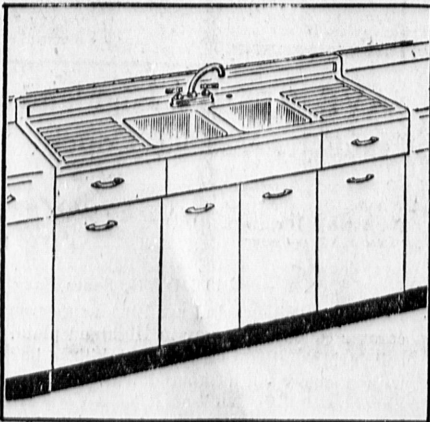

Save 15.07
66" Sink
Outfit
Regular 124.95

109⁸⁸

$5 DOWN, Sears Easy Terms
Gleaming 66" steel cabinet sink outfit is 3' high and 2' front to rear. Double drainboard and double bowl finished in glossy white porcelain enamel. Resistant to acid and scratches. Model 6369.